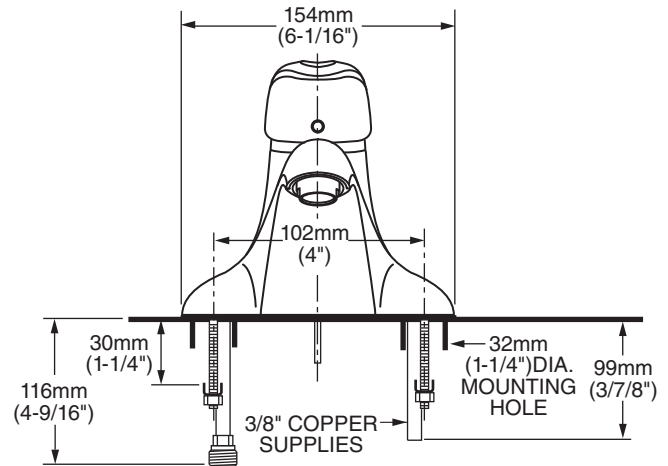

7385.040 Shown

**GENERAL DESCRIPTION:**

All metal body with choice of Metal Lever or Indexed Metal Lever Handle. Washerless 47mm ceramic disc valve cartridge with integral hot limit safety stop. Durable cast brass waterway with copper supplies (available with or without 1/2" male adapters). 20" (500mm) long flexible stainless steel drain cable is pre-assembled to faucet body (on 7385.040/045). Metal Speed Connect® drain body (on 7385.040/045) with 1-1/4" (32mm) tail piece. 1.5 gpm/5.7L/min. maximum flow rate.

**SUGGESTED SPECIFICATION**

Single control lavatory fitting shall feature an all metal body with metal lever handle. Shall feature a cast brass and copper waterway. Shall also feature a washerless ceramic disc valve cartridge with integral hot limit safety stop. Shall also feature a metal drain body with stainless steel cable actuation. Fitting shall be American Standard Model # 7385.\_\_\_\_.

**MODEL NUMBER:**

- 7385.040 Reliant 3 Single Control Centerset**  
Metal Lever Handle. Metal Speed Connect® pop-up drain. 3/8" copper supplies.
- 7385.043 Reliant 3 Single Control Centerset**  
Indexed Metal Lever Handle. Grid drain. Less pop-up hole.
- 7385.044 Reliant 3 Single Control Centerset**  
Same as above. Less drain. Less pop-up hole.
- 7385.045 Reliant 3 Single Control Centerset**  
Metal Lever Handle. Metal Speed Connect® pop-up drain. 3/8" copper supplies with 1/2" male adapters.
- 7385.046 Reliant 3 Single Control Centerset**  
Indexed Metal Lever Handle. Grid drain. Less pop-up hole.
- 7385.047 Reliant 3 Single Control Centerset**  
Same as above. Less drain. Less pop-up hole.