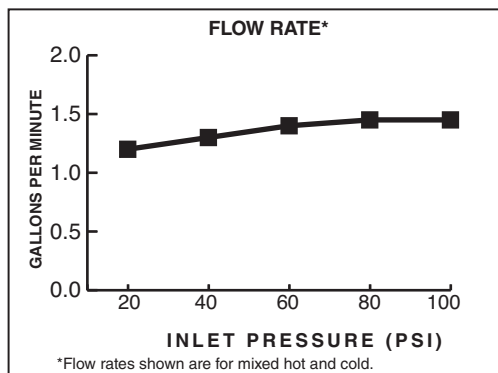

CODES AND STANDARDS

These products meet or exceed the following codes and standards:

- **ANSI A117.1**
- **ASME A112.18.1**
- **CSA B 125**
- **NSF 61/Section 9 and Annex G**

Product Number	Description	Finish Options	
		Polished Chrome	PVD Satin Nickel
		002	295
7385.040	Reliant 3 Single Control Centerset. Metal Lever Handle. Metal Speed Connect® pop-up drain. 3/8" copper supplies.		
7385.043	Reliant 3 Single Control Centerset. Indexed Metal Lever Handle. Grid drain. Less pop-up hole.		
7385.044	Reliant 3 Single Control Centerset. Same as above. Less drain. Less pop-up hole.		
7385.045	Reliant 3 Single Control Centerset. Metal Lever Handle. Metal Speed Connect® pop-up drain. 3/8" copper supplies with 1/2" male adapters.		
7385.046	Reliant 3 Single Control Centerset. Indexed Metal Lever Handle. Grid drain. Less pop-up hole.		
7385.047	Reliant 3 Single Control Centerset. Same as above. Indexed Less drain. Less pop-up hole.		

Meets the American Disabilities Act Guidelines and **ANSI A117.1** Requirements for the physically challenged.

7385.040/0405	7385.043/046	7385.044/047
• Metal Lever Handle • Speed Connect metal drain	• Indexed (Red/Blue) metal lever handle • Less drain, less pop-up hole	• Indexed (Red/Blue) metal lever handle • Less drain, less pop-up hole

Available Modifications*		Part Suffix	Part Suffix	Part Suffix
Drain Options	Less Pop-up Drain; With Hole and Pop-up Rod	__XPR	__	__
Handle Options	Indexed Metal Lever Handle (Red/Blue)	__RB	Included	Included
Flow Control Options	Long lever handle	__LH	__LH	__LH
	Vandal-Resistant 1.5gpm/5.7L/min. Aerator	__	__V15	__V15
	Non-Aerated Vandal-Resistant 0.5gpm/1.9L/min. Spray	__	__V05	__V05

*Modified product models are NOT Water Sense certified.