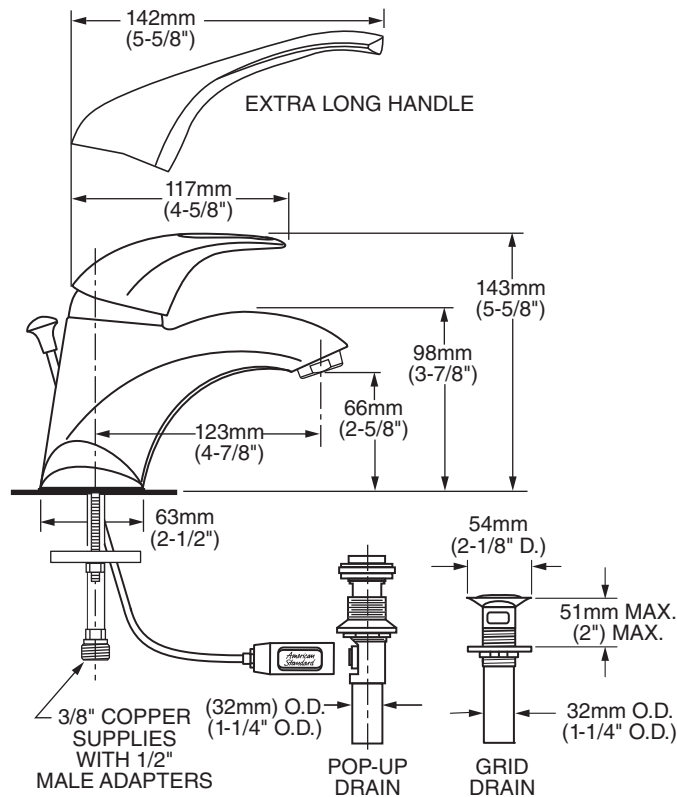

7385.040 Shown

**GENERAL DESCRIPTION:**

All metal body with choice of Metal Lever or Indexed Metal Lever Handle. Washerless 47mm ceramic disc valve cartridge with integral hot limit safety stop. Durable cast brass waterway with copper supplies (available with or without 1/2" male adapters). 20" (500mm) long flexible stainless steel drain cable is pre-assembled to faucet body (on 7385.040/045). Metal Speed Connect® drain body (on 7385.040/045) with 1-1/4" (32mm) tail piece. 1.5 gpm/5.7L/min. maximum flow rate.

**SUGGESTED SPECIFICATION**

Single control lavatory fitting shall feature an all metal body with metal lever handle. Shall feature a cast brass and copper waterway. Shall also feature a washerless ceramic disc valve cartridge with integral hot limit safety stop. Shall also feature a metal drain body with stainless steel cable actuation. Fitting shall be American Standard Model # 7385.\_\_\_\_.

**MODEL NUMBER:**

- 7385.040 Reliant 3 Single Control Centerset**  
Metal Lever Handle. Metal Speed Connect® pop-up drain. 3/8" copper supplies.
- 7385.043 Reliant 3 Single Control Centerset**  
Indexed Metal Lever Handle. Grid drain. Less pop-up hole.
- 7385.044 Reliant 3 Single Control Centerset**  
Same as above. Less drain. Less pop-up hole.
- 7385.045 Reliant 3 Single Control Centerset**  
Metal Lever Handle. Metal Speed Connect® pop-up drain. 3/8" copper supplies with 1/2" male adapters.
- 7385.046 Reliant 3 Single Control Centerset**  
Indexed Metal Lever Handle. Grid drain. Less pop-up hole.
- 7385.047 Reliant 3 Single Control Centerset**  
Same as above. Less drain. Less pop-up hole.