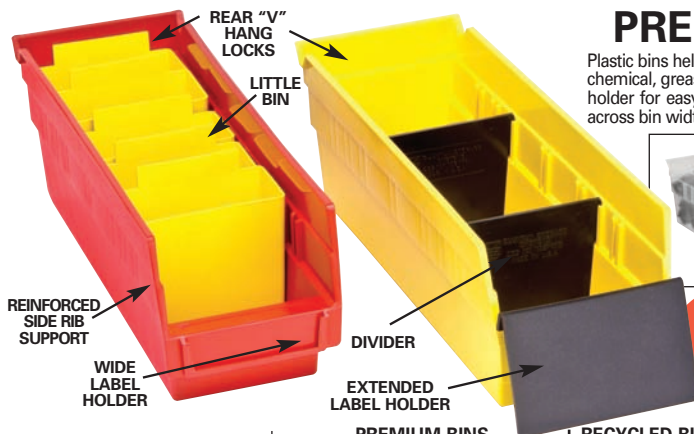

PREMIUM SHELF BINS & DIVIDERS

Plastic bins help efficiently organize 12", 18" and 24" deep shelving units, or racks. Bins are waterproof and chemical, grease and oil resistant. Reinforced ribbed construction for added strength. Features slotted label holder for easy content identification and a wide hopper front for easy access. Optional black divider fits across bin width. Nestable when empty to save space. Bins sold in carton quantity.

AS LOW AS
\$1.02

PREMIUM

Permanent, molded-in colored bins are virtually unbreakable. Use colors to differentiate items for quick content identification. *Specify color suffix when ordering: Blue (BL), Red (RD) or Yellow (YL). 4"H bins also available in Green (GN), Beige (BG) and Clear (CL).

RECYCLED

100% post consumer, black polyethylene. Economical, yet provides highly effective parts organization.

CONDUCTIVE

Carbon filled Copolymer Polypropylene conductive bins help protect electronic components from static electricity and electromagnetic interference (EMI). Black. Tested to meet Mil Spec Mil-B-81075B. Surface Resistivity less than 10⁹ ohms/DP. per ASTM D257.

EXTENDED LABEL HOLDERS Fit all shelf bins except 3"W bins.

Model	Description	24/Pkg. Price
FD238940	10° Angle	\$29.00
FD238941	45° Angle	29.00

BIN STORAGE SHELVING

Complete with Shelf Bins

Economical small parts system keeps parts organized and readily accessible. Hopper front bin with label area, provides fast access and easy identification. Easy to clean, corrosion resistant, high impact one piece molded yellow or blue plastic bins. Heavy duty industrial grade steel shelving with long lasting gray baked enamel finish. Assembles easily. Add suffix **Blue (BL)** or **Yellow (YL)** for bin color.