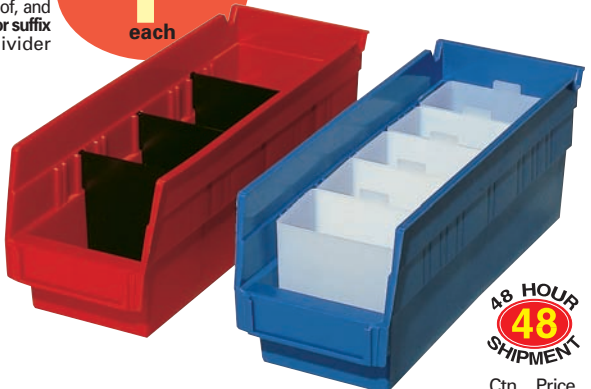

AS LOW AS
$136
each

BIN Model	Overall W" x D" x H"	Ctn. Qty.	Price Each			Black DIVIDER Model		24/Pkg. Price
			1-2 Carton	3-12 Carton	13+ Carton	Model	Price	
FD752355	3 x 12 x 4	24	$1.54	$1.46	$1.36	----	----	
FD752356	4 x 12 x 4	24	1.66	1.62	1.55	FD752370	$8.90	
FD752359	7 x 12 x 4	12	2.62	2.56	2.45	FD752371	9.90	
FD752362	8 x 12 x 4	12	2.88	2.80	2.68	FD752372	22.75	
FD752365	11 x 12 x 4	12	4.50	4.40	4.22	FD752373	28.00	
FD752357	4 x 18 x 4	12	2.36	2.31	2.19	FD752370	8.90	
FD752360	7 x 18 x 4	12	3.30	3.23	3.12	FD752371	9.90	
FD752363	8 x 18 x 4	12	4.50	4.38	4.32	FD752372	22.75	
FD752366	11 x 18 x 4	12	7.20	7.00	6.90	FD752373	28.00	
FD752358	4 x 24 x 4	12	4.58	4.46	4.27	FD752370	8.90	
FD752361	7 x 24 x 4	6	7.00	6.80	6.60	FD752371	9.90	
FD752364	8 x 24 x 4	6	8.30	8.10	7.80	FD752372	22.75	
FD752367	11 x 24 x 4	6	9.90	9.70	9.50	FD752373	28.00	
FD443423	4 x 12 x 6	16	2.59	2.56	2.44	FD443427*	7.80	
FD443425	7 x 12 x 6	10	4.00	3.96	3.79	FD443428*	9.00	
FD269727	8 x 12 x 6	8	4.77	4.22	4.09	FD269730*	12.25	
FD443424	4 x 18 x 6	8	3.79	3.71	3.57	FD442427*	7.80	
FD443426	7 x 18 x 6	10	4.98	4.90	4.72	FD443428*	9.00	
FD269728	8 x 18 x 6	8	6.01	5.31	5.15	FD269730*	12.25	
FD269729	6 x 24 x 6	10	8.34	7.37	7.14	---	---