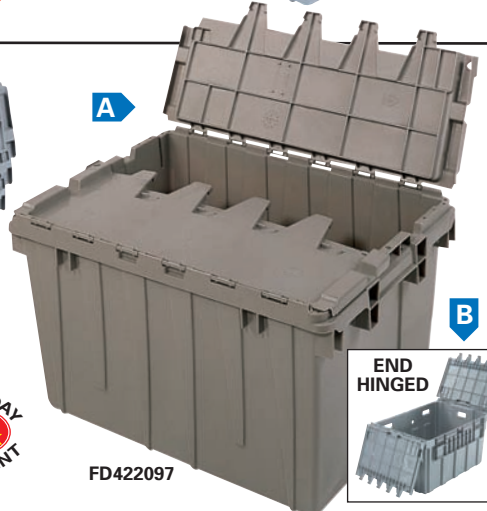

SAME DAY
IN STOCK
SHIPMENT

AKRO-MILS DISTRIBUTION CONTAINER

Gray Opaque or Translucent

High density polyethylene, with reinforced ribs, close with hinged lids. Choose see-through design for quick content identification or gray opaque. Padlockable lid interlocks for stacking strength. Nest with lid open to save space. Easy-carry hand grips. Full length stainless steel hinge pins ensure security. FD506151 includes metal rail for hanging folders. Sold in carton quantities.

FD506151

FD772332

AS LOW AS
\$15

SAME DAY
IN STOCK
SHIPMENT

BUCKHORN REUSABLE DISTRIBUTION CONTAINER

Versatile high density gray polyethylene containers have permanently attached flip-up lids that interlock for tight closure and stacking strength and can be locked on both ends with security seals. Ideal for order picking, distribution and storage. Solid bottom. Boxes nest with lids open. Model FD422100 is Green. Sold in carton quantities.

Style	Model	Top Outside			Wt. Lbs.	Cap. Lbs.	Lbs. Stacked	Stack Ctn.		Price Each	
		L" x W" x H"						Qty.	Qty.	1-18	19+
A	FD422107	20	x 11 11/16 x 7 1/2	4	40	320	9	6	\$18.50	\$18.00	
A	FD422097	21 1/2	x 15 1/4 x 9 5/8	4.7	60	300	6	6	18.75	18.25	
A	FD422098	21 1/2	x 15 1/4 x 12 1/2	6	60	300	6	6	20.75	20.00	
A	FD422099	24	x 19 1/2 x 12 5/8	7.3	80	400	6	3	33.95	32.95	
A	FD422100	27	x 16 7/8 x 12 1/2	8.3	100	400	5	3	31.95	30.95	
A	FD422104	28	x 20 3/4 x 15 7/16	12.6	100	400	5	3	49.95	48.95	
B	FD422109	34	x 24 x 19 5/8	19	100	500	6	3	110.95	104.95	