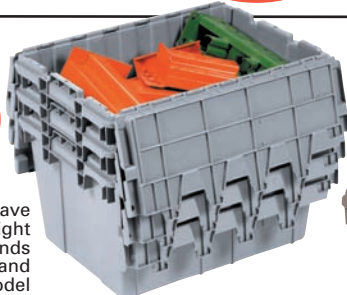

GLOBAL DISTRIBUTION CONTAINER

Safely and securely ship and distribute materials with these durable, affordable shipping containers. Interlocking lids are permanently attached using steel hinges. Raised lip edges allow secure stacking. Molded from high density FDA approved polyethylene. Containers allow nesting when not in use with lids open for compact storage and to help reduce return shipping costs. Molded grip handles have an integral hasp to accept cable ties for security. Sold in carton quantities. **Specify Color Suffix: Gray (GY), Blue (BL) or Red (RD).** FD443167 translucent container includes metal rails for hanging folders.

FD506151

FD772332

AS LOW AS
\$15

SAME DAY
IN STOCK
SHIPMENT

BUCKHORN REUSABLE DISTRIBUTION CONTAINER

Versatile high density gray polyethylene containers have permanently attached flip-up lids that interlock for tight closure and stacking strength and can be locked on both ends with security seals. Ideal for order picking, distribution and storage. Solid bottom. Boxes nest with lids open. Model FD422100 is Green. Sold in carton quantities.

Style	Model	Top Outside			Wt. Lbs.	Cap. Lbs.	Lbs. Stacked	Stack Ctn.		Price Each	
		L" x W" x H"						Qty.	Qty.	1-18	19+
A	FD422107	20	x 11 11/16 x 7 1/2	4	40	320	9	6	\$18.50	\$18.00	
A	FD422097	21 1/2	x 15 1/4 x 9 5/8	4.7	60	300	6	6	18.75	18.25	
A	FD422098	21 1/2	x 15 1/4 x 12 1/2	6	60	300	6	6	20.75	20.00	
A	FD422099	24	x 19 1/2 x 12 5/8	7.3	80	400	6	3	33.95	32.95	
A	FD422100	27	x 16 7/8 x 12 1/2	8.3	100	400	5	3	31.95	30.95	
A	FD422104	28	x 20 3/4 x 15 7/16	12.6	100	400	5	3	49.95	48.95	
B	FD422109	34	x 24 x 19 5/8	19	100	500	6	3	110.95	104.95	