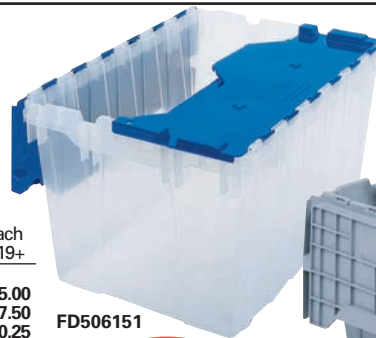

GLOBAL DISTRIBUTION CONTAINER

Safely and securely ship and distribute materials with these durable, affordable shipping containers. Interlocking lids are permanently attached using steel hinges. Raised lip edges allow secure stacking. Molded from high density FDA approved polyethylene. Containers allow nesting when not in use with lids open for compact storage and to help reduce return shipping costs. Molded grip handles have an integral hasp to accept cable ties for security. Sold in carton quantities. **Specify Color Suffix: Gray (GY), Blue (BL) or Red (RD).** FD443167 translucent container includes metal rails for hanging folders.

SAME DAY
IN STOCK
SHIPMENT

AKRO-MILS DISTRIBUTION CONTAINER

Gray Opaque or Translucent

High density polyethylene, with reinforced ribs, close with hinged lids. Choose see-through design for quick content identification or gray opaque. Padlockable lid interlocks for stacking strength. Nest with lid open to save space. Easy-carry hand grips. Full length stainless steel hinge pins ensure security. FD506151 includes metal rail for hanging folders. Sold in carton quantities.

Model	Lid	Top Outside		Capacity Alone	Lbs. Stacked	Stack Ctn.		Price Each	
		L" x W" x H"				Qty.	Qty.	1-18	19+
GRAY CONTAINER									
FD772330	Gray	21 1/2	x 15 x 9	35	140	4	6	\$16.25	\$15.00
FD772331	Gray	21 1/2	x 15 x 12 1/2	65	260	4	6	18.25	17.50
FD772332	Gray	21 1/2	x 15 x 17	100	300	5	3	21.25	20.25
TRANSLUCENT CONTAINER									
FD506151	Blue	21 1/2	x 15 x 12 1/2	65	260	4	6	17.25	16.25
FD506152	Green	21 1/2	x 15 x 17	100	300	5	3	23.00	21.25

STEEL DOLLY- 13 gauge steel construction with a durable gray powder coat finish features a 900 lb. capacity. Solid deck has raised lip. 3" swivel polyolefin casters. Accommodates 21 1/2"L x 15"W containers. Model FD652815 \$63.95