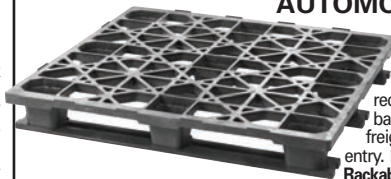

Model	W" x D" x H"	Fork	Cap. Lbs.		Price Each			
			Floor	Rack	10-20	30-60	70-90	100+
<b>FD239742</b>	48 x 40 x 5	1200	3000		\$14.25	\$13.75	\$13.50	\$13.00
<b>FD268811</b>	32 x 24 x 5	2200	5500		15.25	15.00	14.75	14.00
<b>FD489104</b>	48 x 40 x 6	2000	6000		21.00	20.50	19.95	19.50
<b>FD239357</b>	48 x 40 x 5 1/2	2300	10000		36.95	35.95	34.95	34.00
<b>FD269317</b>	48 x 40 x 6 1/2	2200	20000		36.95	35.95	34.95	34.00
<b>FD238177</b>	48 x 40 x 6	4000	25000		46.95	43.95	41.95	39.95

### STRUCTURAL PLASTIC PALLET - NESTABLE

AS LOW AS  
**\$84**

Model	W" x D" x H"	Fork	Cap. Lbs.		Price Each	
			Floor	Rack	1-24	25+
<b>FD239524</b>	48 x 40 x 6	4000	30000			\$89.95 \$84.00

High-density black polyethylene structural foam. Heavy-duty solid body with smooth surface withstands heavy use. Stack and nest to save storage space. FDA approved and ISPM15 exempt for export shipping. Four-way fork and pallet truck entry.

### AUTOMOTIVE PLASTIC PALLET

FD268820

Specially designed for automotive applications. Exempt from ISPM 15 regulation for export shipping. Made using environmentally-friendly ACM recyclable black material that resists insects, bacteria and fungi. Low height offers reduced freight costs by volume. Allows 4-way forklift entry. Meets ISO 9001:2000 and 8611 standards. **Rackable Pallet** has 3 snap-on skids on bottom for added support. **Nestable Pallet** has 9 feet on the bottom to support weight and allow nesting when empty. Fully assembled. Sold 4 per bundle.