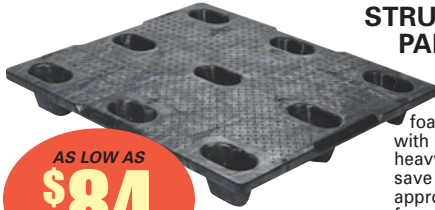

AS LOW AS  
**\$19<sup>50</sup>**

Black polyethylene is durable and cost effective. Weather resistant construction won't split, rot or mildew. ISPM15 exempt for export shipping. Nestable for compact storage when not in use. Ideal for one-way shipping. Model **FD239357**, **FD269317** and **FD238177**, are reusable pallets. Four way entry. Sold in bundles of 10.

Model	W" x D" x H"	Fork	Cap. Lbs.		Price Each			
			Floor	Rack	10-20	30-60	70-90	100+
<b>FD239742</b>	48 x 40 x 5	1200	3000		\$14.25	\$13.75	\$13.50	\$13.00
<b>FD268811</b>	32 x 24 x 5	2200	5500		15.25	15.00	14.75	14.00
<b>FD489104</b>	48 x 40 x 6	2000	6000		21.00	20.50	19.95	19.50
<b>FD239357</b>	48 x 40 x 5 1/2	2300	10000		36.95	35.95	34.95	34.00
<b>FD269317</b>	48 x 40 x 6 1/2	2200	20000		36.95	35.95	34.95	34.00
<b>FD238177</b>	48 x 40 x 6	4000	25000		46.95	43.95	41.95	39.95

### STRUCTURAL PLASTIC PALLET - NESTABLE

AS LOW AS  
**\$84**

Model	W" x D" x H"	Fork	Cap. Lbs.		Price Each	
			Floor	Rack	1-24	25+
<b>FD239524</b>	48 x 40 x 6	4000	30000			\$89.95 \$84.00

High-density black polyethylene structural foam. Heavy-duty solid body with smooth surface withstands heavy use. Stack and nest to save storage space. FDA approved and ISPM15 exempt for export shipping. Four-way fork and pallet truck entry.