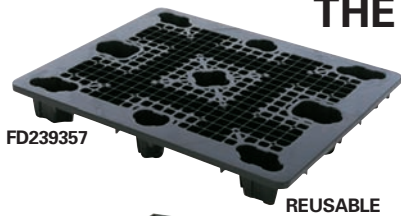

## NESTABLE PLASTIC PALLET

FD239357

REUSABLE

AS LOW AS  
**\$14**

FD268811

ACM MATERIAL

AS LOW AS  
**\$13**

FD239742

AS LOW AS  
**\$19<sup>50</sup>**

Black polyethylene is durable and cost effective. Weather resistant construction won't split, rot or mildew. ISPM15 exempt for export shipping. Nestable for compact storage when not in use. Ideal for one-way shipping. Model **FD239357**, **FD269317** and **FD238177**, are reusable pallets. Four way entry. Sold in bundles of 10.

### STRUCTURAL PLASTIC PALLET - NESTABLE

AS LOW AS  
**\$84**

Model	W" x D" x H"	Fork	Cap. Lbs.		Price Each	
			Floor	Rack	1-24	25+
<b>FD239524</b>	48 x 40 x 6	4000	30000			\$89.95 \$84.00

High-density black polyethylene structural foam. Heavy-duty solid body with smooth surface withstands heavy use. Stack and nest to save storage space. FDA approved and ISPM15 exempt for export shipping. Four-way fork and pallet truck entry.