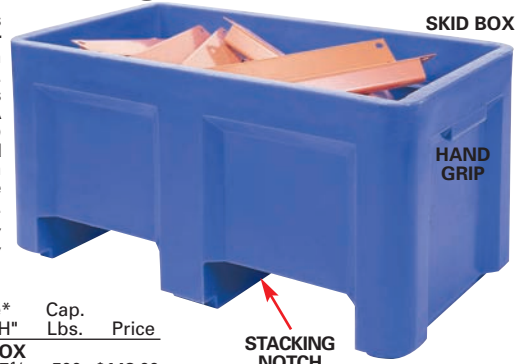

* Includes factory installed carrying handles. † Container without lid.

AS LOW AS
\$182

Up to
1200 lb.
capacity

Stacks 3 High!

STACKABLE BULK CONTAINERS

Chemical resistant polyethylene is strong and durable. **Pallet Container** with recessed lid stacks up to 3 high and nests for compact storage. Double wall **Model FD809209** is ideal for food applications (FDA approved in white polyethylene) and has 4 way forklift entry. **Skid Box** allows 2 way fork entry with hand grips for lifting. Notched base stacks (no lid required) up to 3 high. **Add suffix color suffix:** Yellow (YL), Blue (BL), Green (GR), Red (RD), Gray (GY) or White (WH).

AS LOW AS
\$148

PALLET CONTAINER WITH OPTIONAL LID

SKID BOX

HAND GRIP

STACKING NOTCH

Top O.D. L" x W"	Bottom I.D. L" x W"	O.D. Ht."	Cap.** Lbs.	PALLET CONTAINER		LID	
				Model	Price	Model	Price
37 x 25	31 x 20	28	500	FD809200	\$236.95	FD809201	\$93.95
42 x 29	38 x 23	31	800	FD809202	289.95	FD809203	99.95
52 x 42	43 x 33	30	750	FD809205†	342.95	FD809206	139.95
45 x 45	41 x 41	39	700	FD809212	348.95	FD809213	125.95
48 x 44	37 x 33	40	1000	FD809209	399.95	FD809210	198.95

** For stacked capacity subtract 25% per container. † 2 way fork entry.

Model	Outside* L"x W"x H"	Cap. Lbs.	Price
SINGLE WALL SKID BOX			
FD809107	36 x 20 x 17 1/2	500	\$148.00
FD809108	36 x 20 x 23 1/2	500	161.95
FD809109	44 x 25 x 17 1/2	750	172.95
FD809110	48 x 48 x 17 1/2	1000	222.95
FD809111	62 x 31 x 21	850	227.95
FD809112	48 x 48 x 22	1000	235.95
FD809113	48 x 48 x 26	1000	242.95
FD809114	40 x 37 x 38	750	242.95
FD809115	48 x 48 x 32	1000	271.95
FD809116	62 x 42 x 21	1000	323.95