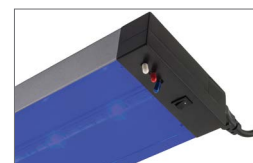

Key Features:

- Color-coded toggle switches for adjusting spectral output between combinations of light in the useful blue and red spectrums for promoting photosynthesis in plants
- 4000K color temperature full spectrum white LEDs enhance the natural coloring of plants while providing task and general lighting
- Adjustable chain set and 5' plug-in power cord for suspension mounting
- Mounting hardware and keyhole features for surface mounting
- Knock-out feature for hardwire applications
- Swiveling power ports with covers and linking connectors allow for up to 10 fixtures to be linked in various side-to-side and end-to-end configurations
- Damp location listed
- Approx. Dimensions: 26-1/16" x 4-1/2" x 1-5/8"

Switchable between
3 color combinations

Red

Blue

White

Learn more about the LED Grow Light at www.lithonia.com

LED Grow Light

The LED Grow Light is switchable between single color or combinations of red, blue, and full (white) spectrums in the PAR range of 400 to 700 nanometers to promote photosynthesis in plants.

Blue LEDs emit 440-455nm light useful for vegetative growth

Red LEDs emit 655-670nm light useful for seed germination, root growth and flowering

The LED Grow Light is designed for modular linking configurations. The swiveling power ports and linking connectors allow for linking up to 10 fixtures in various side-to-side and end-to-end configurations.