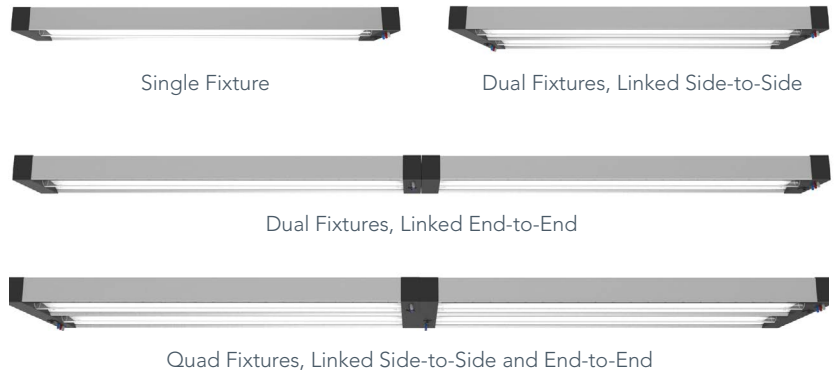

Key Features:

- Color-coded toggle switches for adjusting spectral output between combinations of light in the useful blue and red spectrums for promoting photosynthesis in plants
- 4000K color temperature full spectrum white LEDs enhance the natural coloring of plants while providing task and general lighting
- Adjustable chain set and 5' plug-in power cord for suspension mounting
- Mounting hardware and keyhole features for surface mounting
- Knock-out feature for hardwire applications
- Swiveling power ports with covers and linking connectors allow for up to 10 fixtures to be linked in various side-to-side and end-to-end configurations
- Damp location listed
- Approx. Dimensions: 26-1/16" x 4-1/2" x 1-5/8"

Switchable between
3 color combinations

Red

Blue

White

Learn more about the LED Grow Light at www.lithonia.com

LED Grow Light

The LED Grow Light is switchable between single color or combinations of red, blue, and full (white) spectrums in the PAR range of 400 to 700 nanometers to promote photosynthesis in plants.

Blue LEDs emit 440-455nm light useful for vegetative growth

Red LEDs emit 655-670nm light useful for seed germination, root growth and flowering

The LED Grow Light is designed for modular linking configurations. The swiveling power ports and linking connectors allow for linking up to 10 fixtures in various side-to-side and end-to-end configurations.