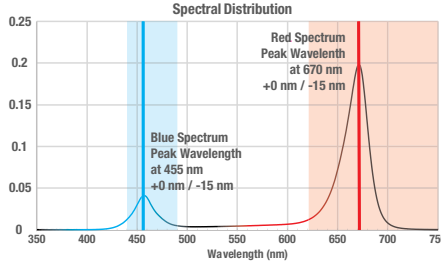

Key Features:

- Color-coded toggle switches for adjusting spectral output between combinations of light in the useful blue and red spectrums for promoting photosynthesis in plants
- 4000K color temperature full spectrum white LEDs enhance the natural coloring of plants while providing task and general lighting
- Adjustable chain set and 5' plug-in power cord for suspension mounting
- Mounting hardware and keyhole features for surface mounting
- Knock-out feature for hardwire applications
- Swiveling power ports with covers and linking connectors allow for up to 10 fixtures to be linked in various side-to-side and end-to-end configurations
- Damp location listed
- Approx. Dimensions: 26-1/16" x 4-1/2" x 1-5/8"

Switchable between
3 color combinations

Red

Blue

White

Learn more about the LED Grow Light at www.lithonia.com

LED Grow Light

The LED Grow Light is switchable between single color or combinations of red, blue, and full (white) spectrums in the PAR range of 400 to 700 nanometers to promote photosynthesis in plants.

Blue LEDs emit 440-455nm light useful for vegetative growth

Red LEDs emit 655-670nm light useful for seed germination, root growth and flowering

The LED Grow Light is designed for modular linking configurations. The swiveling power ports and linking connectors allow for linking up to 10 fixtures in various side-to-side and end-to-end configurations.