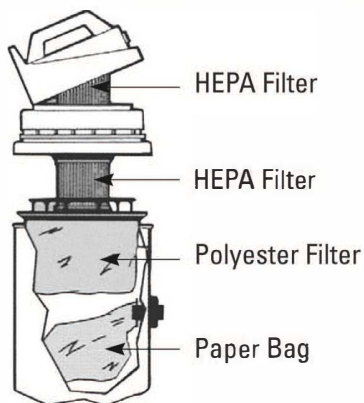

BIOCIDE

Antimicrobial Dry Vacuum Cleaner

- All plastic components and attachments contain microban to prevent proliferation of bacteria and viruses
- Powerful 1,000 watt super high speed vacuum for deep cleaning
- Extra quiet for sound sensitive environments
- Large capacity for prolonged use and efficiency
- Dual HEPA filters
- Secondary HEPA filter prevents escape of dust from carbon brushes
- Indicator light alerts operator when to change bag

FOUR STAGE FILTRATION

ACCESSORIES

Technical data

Vacuum Motor	1,000 W High Speed
Tank Size	6 Gallon
Filter Bag Capacity	4.0 Cubic Ft
Construction	Polypropylene
Water Lift	105"
Shipping Weight	27 Lbs

Hose Length	7' 3"
Noise Level (dB)	64 dB
Filtration Stages	4
CFM	118
Weight	20 Lbs
Shipping Dimensions	15" x 15" x 40"