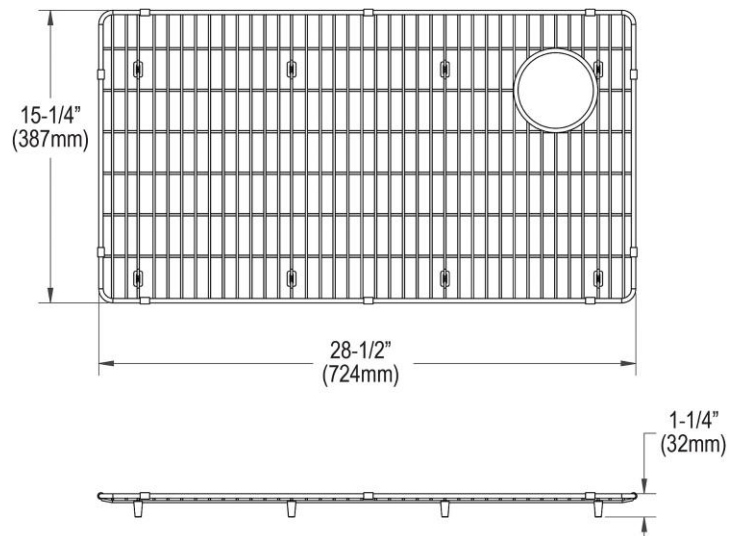

Material:	Stainless Steel
Finish:	Polished Stainless Steel
Dimensions:	28-1/2" x 15-1/2" x 1-1/4"

AMERICAN PRIDE. A LIFETIME TRADITION.
Like your family, the Elkay family has values and traditions that endure. For almost a century, Elkay has been a family-owned and operated company, providing thousands of jobs that support our families and communities.

[Clean and Care Manual (PDF)](#)

[Clean and Care Manual (PDF)](#)

[Warranty (PDF)](#)