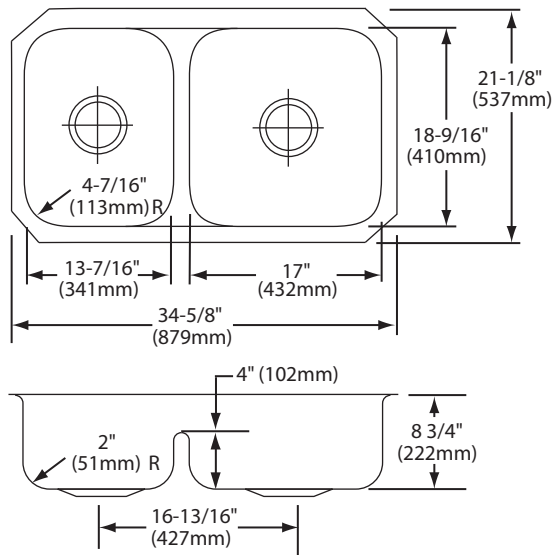

#### DESIGN FEATURES

Bowl Depths: 8-3/4" (222mm)

Aqua Divide Height: 4" (102mm).

Coved Corners: 4-7/16" (113mm) vertical and 2" (51mm) horizontal radius.

Finish: Exposed surfaces are polished to a bright highlighted satin finish.

## SPECIFICATIONS

#### Sink Dimension\*

Model Number	Overall		Inside Small Bowl			Inside Large Bowl			Cutout in Countertop	Minimum Cabinet Size
	L	W	L	W	D	L	W	D		
EAQDUH3421	34 5/8" (879 mm)	21 1/8" (537 mm)	13 7/16" (341 mm)	18 9/16" (471 mm)	8 3/4" (222 mm)	17" (432mm)	18 9/16" (471 mm)	8 3/4" (222 mm)	See Template**	Custom

\* - Length is left to right. Width is front to back.  
 \*\* - Dual mount template is packed with sink.

Model EAQDUH3421 Illustrated

In keeping with our policy of continuing product improvement, Elkay reserves the right to change product specifications without notice. Please visit [elkayusa.com](http://elkayusa.com) for most current version of Elkay product specification sheets.