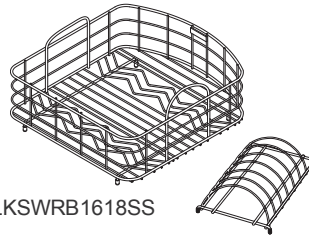

*Length is left to right. Width is front to back.

Due to the manufacturing process, the sink dimensions are approximate and may vary. No cutout templates available.

SEE OTHER SIDE FOR OPTIONAL ACCESSORIES.

**Explore Fine Fireclay Undermount Sink
Model SWU322010R**

**ELKAY®
SPECIFICATIONS**

OPTIONAL ACCESSORIES*

Model Number	Description	Bowl	Overall			Material/Finish
			L	W	Depth/Thickness	
LK99	Drain	—	Fits 3 1/2" (89mm) Drain Opening			Polished Stainless Steel
LKD35CW	Drain	Both	Fits 3 1/2" (89mm) Drain Opening			Polymer/Cameo White
LKS35CW	Drain	Both	Fits 3 1/2" (89mm) Drain Opening			Polymer/Cameo White
LKSWOBG1618SS	Bottom Grid	Left	15 (381mm)	16 1/8 (410mm)	1 1/4 (32mm)	Polished Stainless Steel
LKSWOBG1215SS	Bottom Grid	Right	10 7/16 (381mm)	13 5/8 (410mm)	1 1/4 (32mm)	Polished Stainless Steel
LKWEOBG1618SS	Bottom Grid	Left	15 (381mm)	16 1/8 (410mm)	1 1/4 (32mm)	Polished Stainless Steel
LKWEOBG1215SS	Bottom Grid	Right	10 7/16 (381mm)	13 5/8 (410mm)	1 1/4 (32mm)	Polished Stainless Steel
LKSWRB1618SS	Rinsing basket with dish rack	Left	15 (381mm)	16 1/8 (410mm)	7 (178mm)	Polished Stainless Steel
LKWUCSS	Utensil Caddy for rinsing basket	—	15 1/8 (384mm)	3 1/2 (89mm)	4 3/8 (111mm)	Polished Stainless Steel

LK99

LKWUCSS

LKD35CW

LKS35CW

LKSWOBG1215SS

LKSWOBG1618SS

LKSWRB1618SS

LKWEOBG1215SS