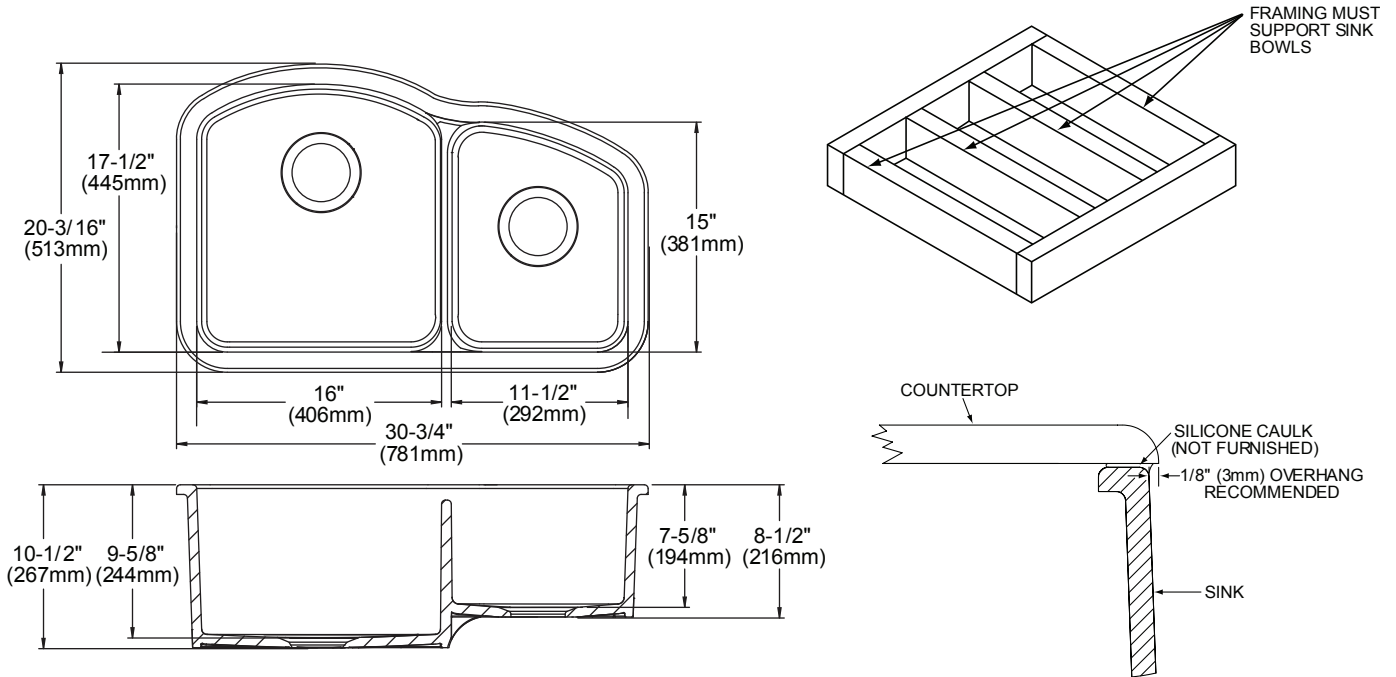

DESIGN FEATURES

Bowl Depth: 9-5/8" (244mm) and 7-5/8" (194mm).

Material: Fine fireclay with porcelain glaze. Top of rim is unglazed.

Color Options: Gloss White (WH) or Matte Terra Cotta (TC).

OTHER

Drain Opening: 3-1/2" (89mm).

Note: All Elkay undermount sinks are designed to affix to the underside of any solid surface countertop.

Installation: Support frame under sink (not furnished) is necessary.

Sink complies with ASME A112.19.2-2008/CSA B45.1-08.

Model SWU322010R

SINK DIMENSIONS*

Model Number	Overall				Inside Left Bowl			Inside Right Bowl			Drain Opening	Cutout Countertop	Minimum Cabinet Size
	L	W	D		L	W	D	L	W	D			
SWU322010R	30 ³ / ₄ (781mm)	20 ³ / ₁₆ (513mm)	10 ¹ / ₂ (267mm)	8 ¹ / ₂ (216mm)	16 (406mm)	17 ¹ / ₂ (445mm)	9 ⁵ / ₈ (244mm)	11 ¹ / ₂ (292mm)	15 (381mm)	7 ⁵ / ₈ (194mm)	3 ¹ / ₂ (89mm)	Use sink as Template	36 (914mm)

*Length is left to right. Width is front to back.

Due to the manufacturing process, the sink dimensions are approximate and may vary. No cutout templates available.

SEE OTHER SIDE FOR OPTIONAL ACCESSORIES.