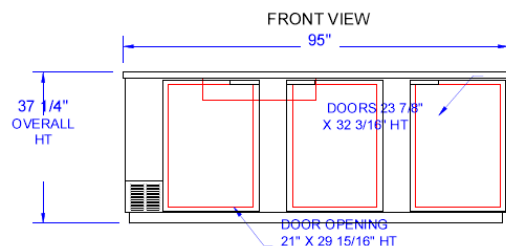

BB94

BEVERAGE-AIR® CORPORATION

3779 Champion Blvd. • Winston-Salem, NC 27105 USA • (336) 245-6400 • Fax (336) 245-6453 • (888) 845-9800 • www.beverage-air.com

Specifications are subject to change without prior notice. 06/13