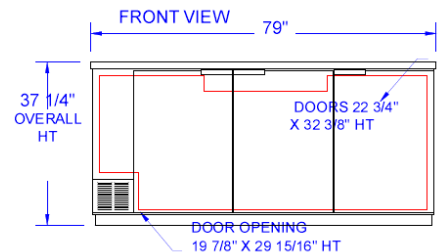

PLAN VIEWS

BB78