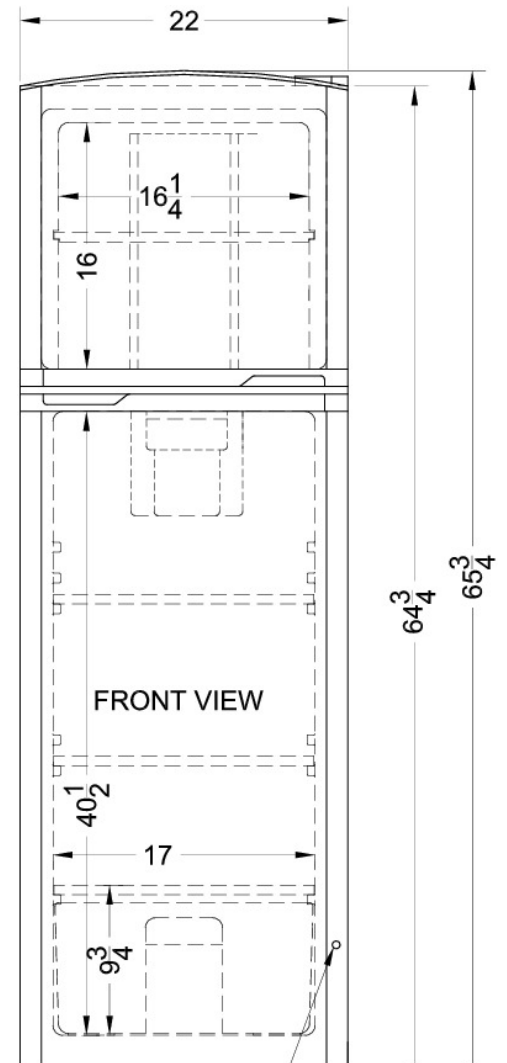

FF944W

64.75" x 22" x 26" (H x W x D)

8.8 cu.ft. frost-free refrigerator-freezer in white

Highlights:

Unique 22" width is ideal for apartment and space-challenged kitchens while still offering nearly 9 cu.ft. of storage

FF944W Specifications:

Overview	
Height	64.75"
Height to Hinge Cap	65.75"
Width	22.0"
Width with Door Open	23.75"
Depth	26.0"
Depth with door at 90°	44.25"
Capacity	8.8 cu.ft.
Defrost Type	Frost-Free
Door	White
Cabinet	White
US Electrical Safety	UL
Canadian Electrical Safety	ULC
Energy Usage/Year	375.0kWh/year
Amps	1.1
Voltage/Frequency	115 V AC/60 Hz
Shipping Weight	158.0 lbs.
Parts & Labor Warranty	1 Year
Compressor Warranty	5 Years
Refrigerator-Freezer	
Door Swing	RHD
Reversible	Yes
Crisper Qty	1
Crisper Finish	Transparent
Crisper Cover	Glass
Refrigerator - Interior Height	40.5"
Refrigerator - Interior Width	17.0"
Refrigerator - Interior Depth	17.0"
Refrigerator - Shelf Type	Glass
Refrigerator - Shelf Qty	2
Refrigerator - Full Door Shelves	4
Freezer - Interior Height	16.0"
Freezer - Interior Width	16.25"
Freezer - Interior Depth	13.25"
Freezer - Shelf Type	Wire
Freezer - Shelf Qty	1

Freezer - Full Door Shelves	1
Freezer - Half Door Shelves	1
Adjustable Shelves	Yes
Interior Light	Yes
Thermostat Type	Dial
Fan Type	Interior
Refrigerant Type	R134a
Refrigerant Amount	3.84 oz.
Level Legs	2
Compressor Step Height	9.75"
Compressor Step Width	17.0"
Compressor Step Depth	4.0"