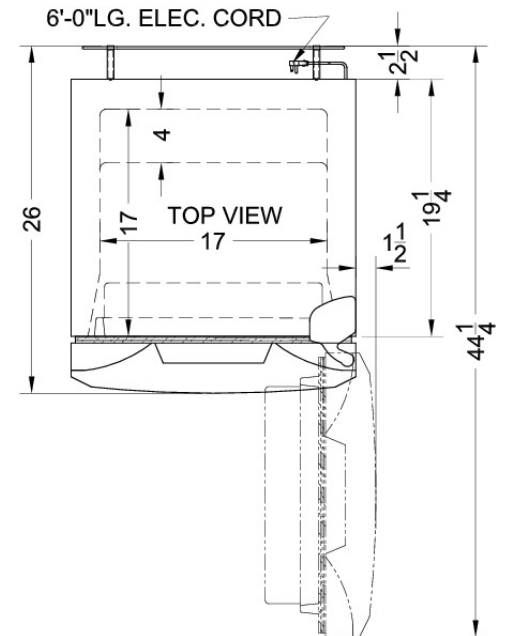

FF944W Specifications:

Overview	
Height	64.75"
Height to Hinge Cap	65.75"
Width	22.0"
Width with Door Open	23.75"
Depth	26.0"
Depth with door at 90°	44.25"
Capacity	8.8 cu.ft.
Defrost Type	Frost-Free
Door	White
Cabinet	White
US Electrical Safety	UL
Canadian Electrical Safety	ULC
Energy Usage/Year	375.0kWh/year
Amps	1.1
Voltage/Frequency	115 V AC/60 Hz
Shipping Weight	158.0 lbs.
Parts & Labor Warranty	1 Year
Compressor Warranty	5 Years
Refrigerator-Freezer	
Door Swing	RHD
Reversible	Yes
Crisper Qty	1
Crisper Finish	Transparent
Crisper Cover	Glass
Refrigerator - Interior Height	40.5"
Refrigerator - Interior Width	17.0"
Refrigerator - Interior Depth	17.0"
Refrigerator - Shelf Type	Glass
Refrigerator - Shelf Qty	2
Refrigerator - Full Door Shelves	4
Freezer - Interior Height	16.0"
Freezer - Interior Width	16.25"
Freezer - Interior Depth	13.25"
Freezer - Shelf Type	Wire
Freezer - Shelf Qty	1

Freezer - Full Door Shelves	1
Freezer - Half Door Shelves	1
Adjustable Shelves	Yes
Interior Light	Yes
Thermostat Type	Dial
Fan Type	Interior
Refrigerant Type	R134a
Refrigerant Amount	3.84 oz.
Level Legs	2
Compressor Step Height	9.75"
Compressor Step Width	17.0"
Compressor Step Depth	4.0"