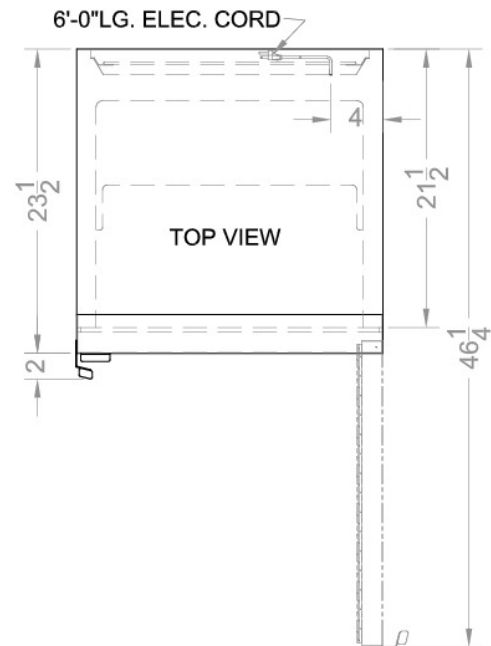

SCR1300CSS

73" x 23.63" x 23.5" (H x W x D)

Commercial full-sized beverage merchandiser with automatic defrost in slim width and stainless steel cabinet

Highlights:

Full fluorescent light offers ideal display of stored products

Tropicalized glass door design keeps products well-preserved

Ideal 24" footprint offers large capacity with storage all the way to the floor

Stainless steel cabinet adds professional look

Product Features:

Commercial design	Meets UL-Commercial Standard 471
Thin-line design	Convenient 24" footprint fits easily in many tight locations
Double pane tempered glass door	Tropicalized design protects contents from ambient hot temperatures
Stainless steel cabinet	304 grade stainless steel for an attractive and durable finish
Automatic defrost	Reduced maintenance with auto defrost system
Adjustable shelves	Slide-out shelving with no clips for faster adjusting
Factory reversible door	Unit ships RHD. Door swing can be specified upon order or reversed in the field with an optional left-hand hinge
Fluorescent lighting	Fully illuminates the interior on a convenient ON/OFF switch
Internal fan	Even circulation throughout the interior

SCR1300CSS Specifications:

Overview	
Height	73.0"
Width	23.63"
Depth	23.5"
Capacity	13.0 cu.ft.
Defrost Type	Automatic
Door	Glass
Cabinet	Stainless Steel
US Electrical Safety	ETL
Amps	5.4
Voltage/Frequency	115 V AC/60 Hz
Parts & Labor Warranty	1 Year
Compressor Warranty	5 Years
Refrigerator Features	
Door Swing	RHD
Reversible	Factory Reversible
Shelf Type	Wire
Shelf Qty	4
Adjustable Shelves	Yes
Thermostat Type	Dial
Fan Type	Interior
Refrigerant Type	R134a
Refrigerant Amount	5.2
High Side PSI	430.0
Low Side PSI	87.0
Interior Light	Yes
Dimensions	
Interior Height	62.5"
Interior Width	19.25"
Interior Depth	17.25"
Compressor Step Height	8.0"
Compressor Step Width	19.25"
Compressor Step Depth	6.0"