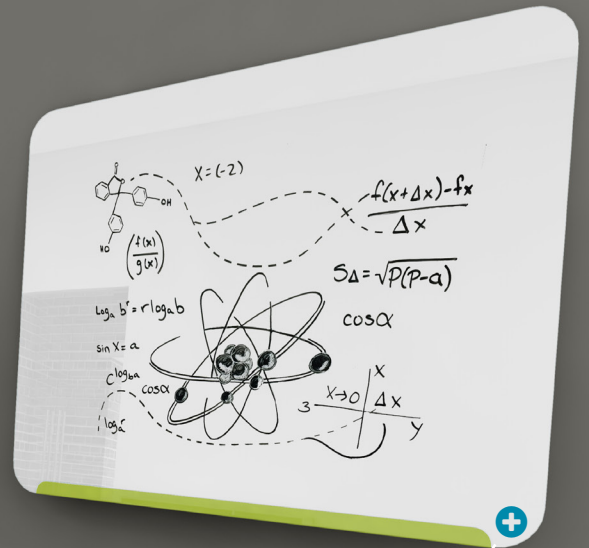

L & N K
B O A R D

Simple, Fun, Smart + Layered

LINK

Multifunctional. When the board is removed, the bases not only look like a piece of artwork, they become an additional whiteboard surface with a utensil tray built-in.

Collaboration at it's best, the removeable board can be easily transported for use in group settings. Who says a whiteboard has to be stationary?

Intentionally designed with a 5° angle off the wall, LINK Boards are the only ergonomically designed personal whiteboards in the world.

LINK Board 24" x 18" in bright blue face with soft blue base (left) and 24" x 30" (right) in white face with lime green base

LINK BOARD

Personal spaces need personality. The LINK Board was designed to add color, productivity, and mobility to modern workspaces.

LINK Boards are inherently magnetic, ergonomically designed, and mobile. Use not only as a writing surface, but as a place to post thoughts, collaborate, and inspire.

The LINK Board features IdeaPaint's Premium Dry-Erase Powder Coat on a beautifully formed steel surface for an incredible user experience.