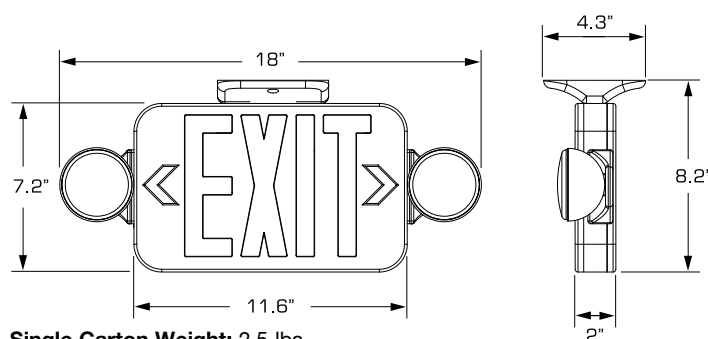

DESCRIPTION

The CC Series offers quality and value with a compact and attractive LED based combination emergency exit. The white or black housing and lamp-heads are made of high impact UL flame rated thermoplastic. Snap together canopy, housing and removable chevrons for quick and easy installation. Universal single or double-face. Remote capacity unit will run a double-head remote or 2 single-head remotes of either the Compass CIR or COR Series.

FEATURES

- LED life-cycle of more than 10 years
- Molded-in template for Quick installation
- Dual-voltage 120 or 277V AC input
- Includes long-life Nickel Cadmium battery for UL recognized 90 minute emergency lighting
- Remote capacity or extended runtime option
- Damp Location Listed
- Provided with test switch and AC-On indicator
- Lamp-heads are fully adjustable
- Canopy included

ENERGY CONSUMPTION

	120 VAC	277 VAC
CCR	4.12 W	3.20 W
CCG	3.22 W	3.18 W
CCRRC	3.56 W	4.06 W
CCGRC	3.20 W	3.80 W

ORDERING GUIDE

Catalog Number	Description
CCR	White Thermoplastic, Combination Exit/Emergency Light, Universal Face, Red Letters
CCRB	Black Thermoplastic, Combination Exit/Emergency Light, Universal Face, Red Letters
CCG	White Thermoplastic, Combination Exit/Emergency Light, Universal Face, Green Letters
CCGB	Black Thermoplastic, Combination Exit/Emergency Light, Universal Face, Green Letters
CCRRC	White Thermoplastic, Combination Exit/Emergency Light, Universal Face, Red Letters, Remote Capacity
CCRRCB	Black Thermoplastic, Combination Exit/Emergency Light, Universal Face, Red Letters, Remote Capacity
CCGRC	White Thermoplastic, Combination Exit/Emergency Light, Universal Face, Green Letters, Remote Capacity

Note: Remote Capacity Unit will only power the Compass Indoor and Outdoor Remote(CIR and COR Series)

Single Carton Weight: 2.5 lbs.
Master Carton Quantity: 6 each

ACCESSORIES

WGEL Wireguard - 8" H X 20" W X 8" D
CIR Series - Matching LED Indoor Remote Heads
COR Series - Matching LED Outdoor Remote Heads