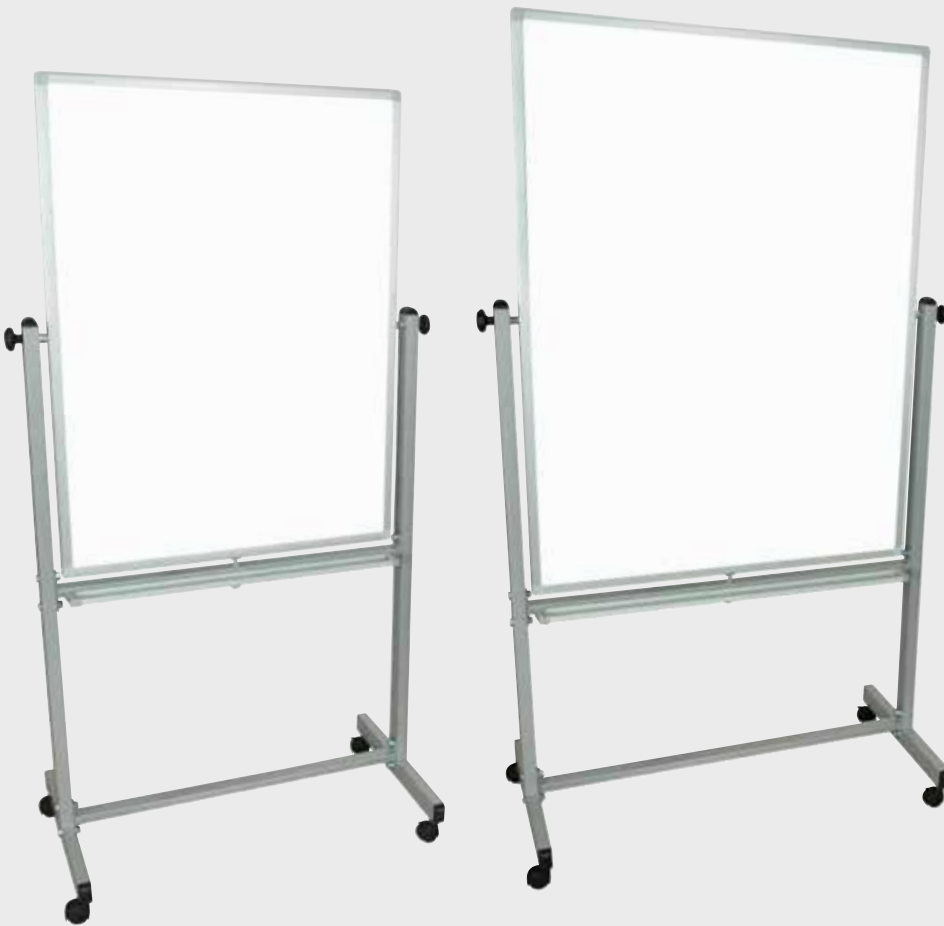

**Reversible Magnetic Whiteboard**

- Whiteboard on both sides
- Aluminum frame around board
- Chrome finish on frame
- Both sides are magnetic
- 4 Casters for easy mobility
- 2 Board sizes to choose from
- 10 year warranty on whiteboard

**MB3040WW**

**29<sup>7</sup>/<sub>8</sub>"W x 39<sup>3</sup>/<sub>8</sub>"H**  
**board size**

**35<sup>3</sup>/<sub>8</sub>"W x 68"H x 20<sup>1</sup>/<sub>2</sub>"D**  
**frame size**

**MB3648WW**

**35<sup>3</sup>/<sub>8</sub>"W x 47<sup>1</sup>/<sub>4</sub>"H**  
**board size**

**41<sup>3</sup>/<sub>8</sub>"W x 72"H x 20<sup>1</sup>/<sub>2</sub>"D**  
**frame size**

**On Frame**