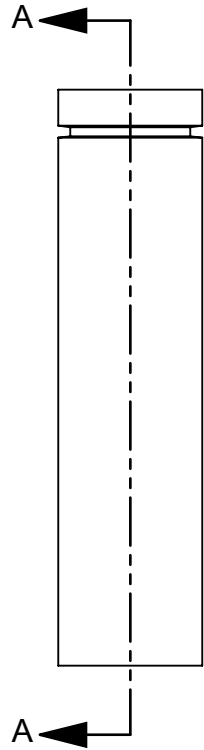

PART# : 500-1120
MODEL: PB25 12X48
WEIGHT: 398 LBS
MATERIAL: CONCRETE

APPROVED MANUFACTURER

Petersen Concrete Leisure Products
Division of Petersen Mfg. Co., Inc.
2741 Hwy 30
Denison, IA 51442 800-832-7383