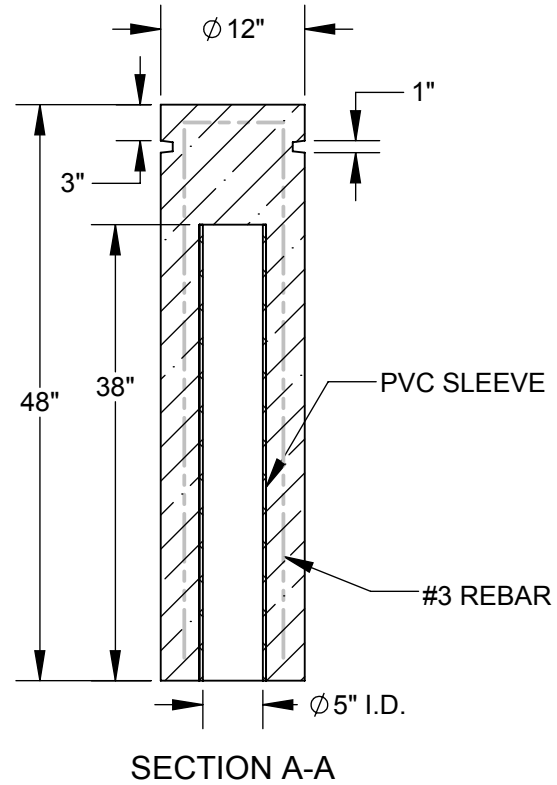

PART# : 500-1120
MODEL: PB25 12X48
WEIGHT: 398 LBS
MATERIAL: CONCRETE

APPROVED MANUFACTURER

Petersen Concrete Leisure Products
Division of Petersen Mfg. Co., Inc.
2741 Hwy 30
Denison, IA 51442 800-832-7383