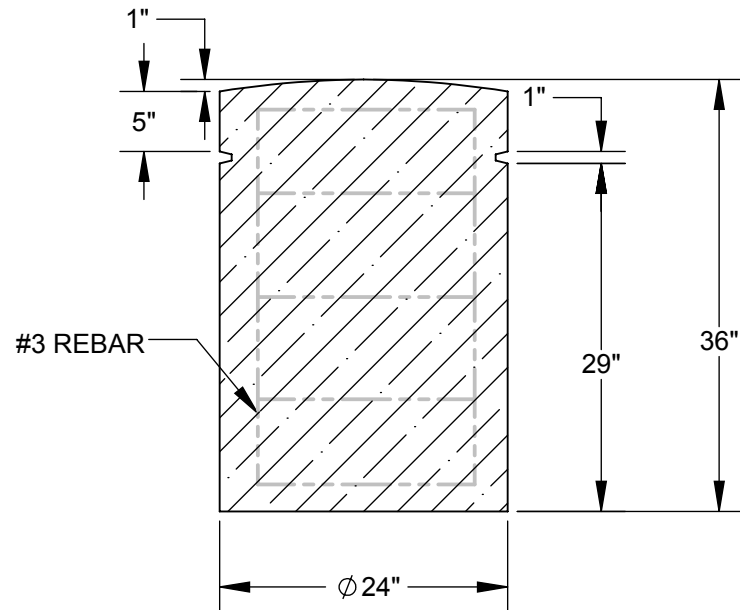

PART# : 500-0891
MODEL: PBH4
WEIGHT: 580 LBS
MATERIAL: CONCRETE

SECTION A-A
SCALE 1 : 16

APPROVED MANUFACTURER

Petersen Concrete Leisure Products
Division of Petersen Mfg. Co., Inc.
2741 Hwy 30
Denison, IA 51442 800-832-7383