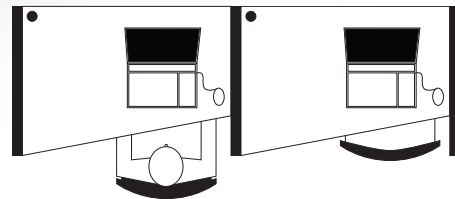

H Carrel

Starter Carrel & Add-On Carrel

in
stock

Add a carrel system
allows you to create
rows of any length

Angled work surface
maximizes floor space
when in use

Angled tops maximize floor space when in use

Get convenient desktop power with the Pop-Up Grommet Outlet & USB Charger

H Carrel

- H Carrels create sophisticated, versatile private work areas, ideal for libraries, testing areas, or anywhere privacy is needed.
- Start with an H Carrel and then join as many add-on H Carrels as needed to create as many rows as you need.
- Constructed from 1" thick core board, the carrels are available finished in medium oak HPL.
- Work surface (41.5"W x 29"D) angles inward 5.5" to save space when in use with a chair.
- Units include a steel frame and modesty panel. Glides are included to keep the carrel level.
- TAA compliant. Has achieved GREENGUARD GOLD Certification.
- Pop-Up Grommet Outlet & USB Charger provides instant desktop power and charging accessibility.

Part No.	Item	Product Dimensions	Ship Wt.
H Carrels			
89891	H Carrel Starter	42"H x 43"W x 27.75"D	114 lbs
89892	H Carrel Add-On	42"H x 42"W x 27.75"D	80 lbs
Optional Accessories			
66666*	Pop-Up Grommet Outlet & USB Charger	11.62"H x 2.86"W x 2.86"D	2 lbs