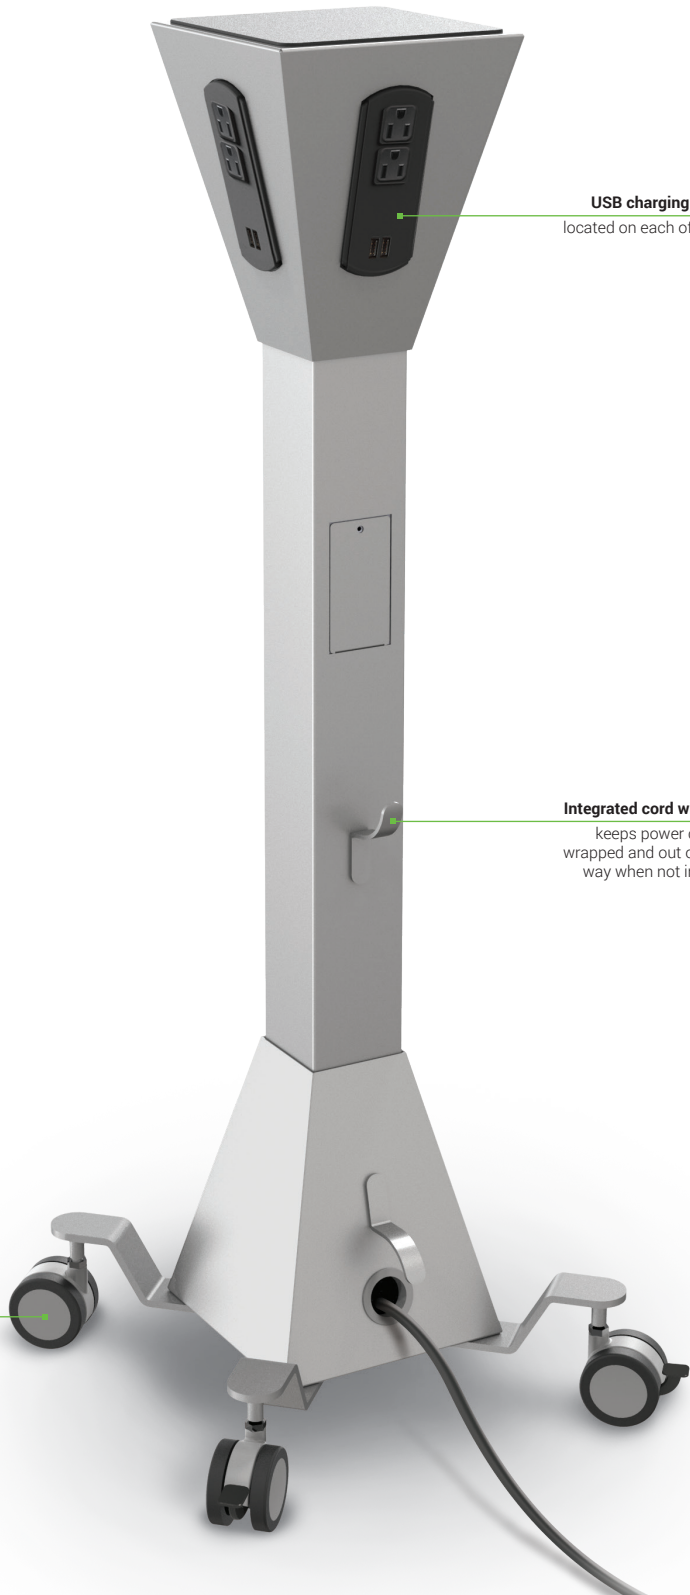

# iTeach<sup>®</sup> Mobile Power Tower

NEW!

in stock

**USB charging and AC power**  
located on each of the four sides

**Integrated cord winder**  
keeps power cable wrapped and out of the way when not in use

**Four dual-wheel casters**  
two locking

## iTeach® Mobile Power Tower

- Get convenient access to power in your multiuser table groups with the versatile and capable iTeach® Mobile Power Tower. Provides instant AC outlet and USB charging access to multiple users in group seating arrangements.
- Ideal for providing power to laptops, Chromebooks, tablets, or smart phones. Power capacity is provided through a single 3-prong plug. Users no longer have to search for or share power outlets.
- The iTeach® Mobile Power Tower includes two AC outlets and two USB outlets on each of four sides, for a total of eight each.
- Easily mobile on four dual-wheel casters (two locking). Durable aluminum frame includes a cord winder for the 13.5' power cable.

Item	Specification
USB Charge Port	Two ports on each sub unit, total 8 USB charging ports
USB Rating	Total 5 VDC at 2.1A for 8 USB charging ports
Electrical Rating	125Vac 15A 50/60Hz
Certification	UL/cUL
Cord	13.5 ft. power cord
Switch	Lighted combo switch on main unit