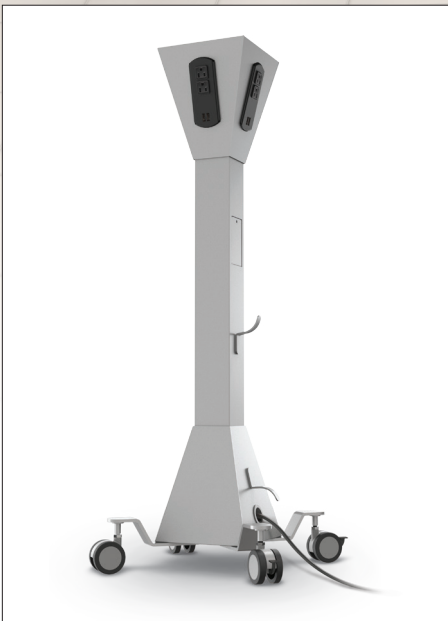

# iTeach<sup>®</sup> Mobile Power Tower

NEW!

in stock

**USB charging and AC power**  
located on each of the four sides

**Integrated cord winder**  
keeps power cable wrapped and out of the way when not in use

**Four dual-wheel casters**  
two locking

## iTeach® Mobile Power Tower

- Get convenient access to power in your multiuser table groups with the versatile and capable iTeach® Mobile Power Tower. Provides instant AC outlet and USB charging access to multiple users in group seating arrangements.
- Ideal for providing power to laptops, Chromebooks, tablets, or smart phones. Power capacity is provided through a single 3-prong plug. Users no longer have to search for or share power outlets.
- The iTeach® Mobile Power Tower includes two AC outlets and two USB outlets on each of four sides, for a total of eight each.
- Easily mobile on four dual-wheel casters (two locking). Durable aluminum frame includes a cord winder for the 13.5' power cable.

Item	Specification
USB Charge Port	Two ports on each sub unit, total 8 USB charging ports
USB Rating	Total 5 VDC at 2.1A for 8 USB charging ports
Electrical Rating	125Vac 15A 50/60Hz
Certification	UL/cUL
Cord	13.5 ft. power cord
Switch	Lighted combo switch on main unit