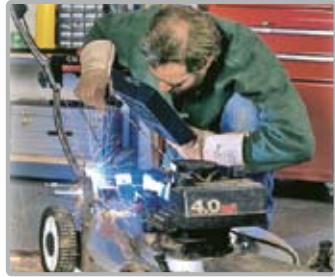

HOME REPAIR AND MAINTENANCE 115 Volt Stick Welder

CONVENIENT POWER

Works with standard 15 or 20 Amp household outlets