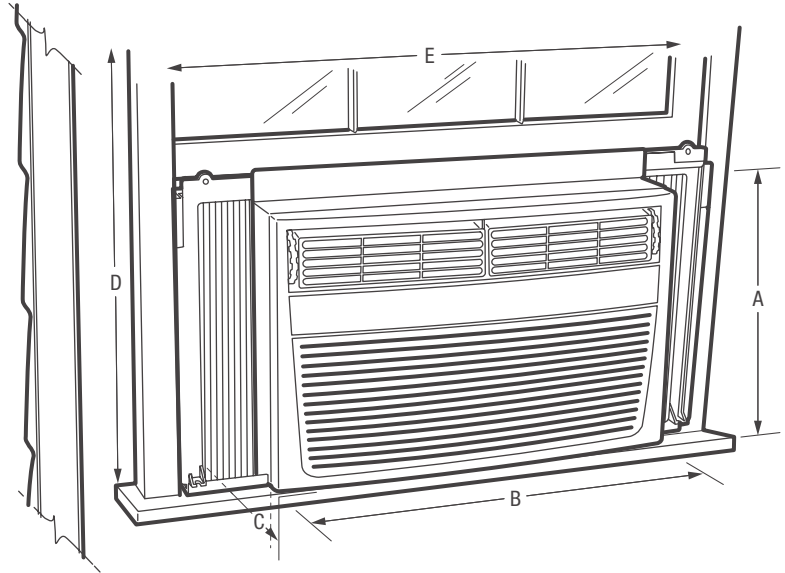

Performance	
BTU (Cool)	12,000
Dehumidification (Pints/Hour)	3.8
Cool Area (Up To Sq. Ft.)	550
Energy Efficiency Ratio	12.0
Electrical	
Volts	115
Amps (Cool)	8.7
Watts (Cool)	1,000
Length of Power Cord (Min./Max.)	6' / 6.5'
Plug Type (NEMA)	LCDI (5-15P)
Features	
Electronic Controls	Ready-Select® Controls
Fan Speeds (Cool / Fan)	3 / 3
Low Voltage Start-Up	Yes
Auto Cool Function	Yes
Energy Saver Mode	Yes
Sleep Mode	Yes
Filter Check	Yes
24-Hour On / Off Timer	Yes
Clean Air Ionizer	Yes
Remote Control	Full-Function Remote T'Stat
Air CFM (High / Med / Low)	285 / 256 / 233
Air Direction Control	8-Way
Fresh Air / Exhaust Vent / Closed	Yes / Yes / Yes
Filter Type	Antibacterial Mesh
Filter Access	Tilt-Out
Slide-Out Chassis	
Window Mounting Kit (Included)	Pleated Quick Mount
Warranty¹	Yes
Certifications	
ENERGY STAR®	Yes
Performance	AHAM
Specifications	
Refrigerant	R410a
Shipping Weight (Approx.)	80 Lbs.

¹Warranty 5 year sealed system / 1 year full parts and labor.

NOTE: For planning purposes only. Always consult local and national electric codes. Refer to Product Installation Guide for detailed installation instructions on the web at frigidaire.com.

Product Dimensions	
A - Height	14-1/2"
B - Width	19"
C - Depth	21-1/2"

Window Dimensions	
D - Height (Min.)	15-1/2"
E - Width (Min./Max.)	23" / 36"

Accessories information available on the web at frigidaire.com

FRIGIDAIRE

USA • 10200 David Taylor Drive • Charlotte, NC 28262 • 1-800-FRIGIDAIRE • frigidaire.com
CANADA • 5855 Terry Fox Way • Mississauga, ON L5V 3E4 • 1-800-265-8352 • frigidaire.ca

FFRE1233S1 12/15

© 2015 Electrolux Home Products, Inc.

Specifications subject to change.