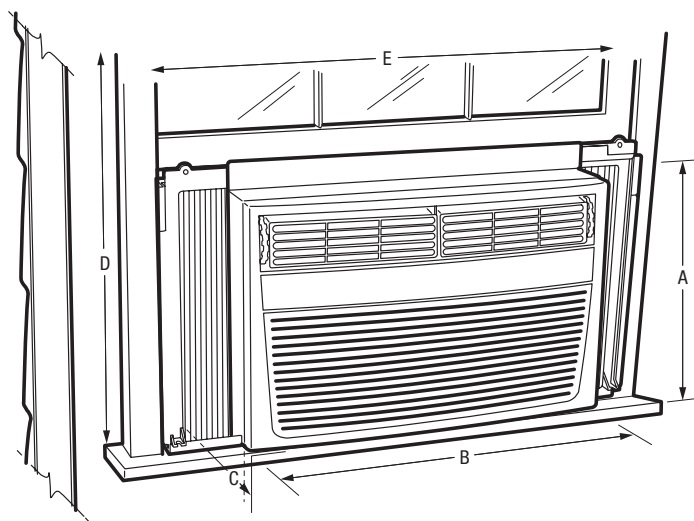

A - Height	15-3/4"
B - Width	21-11/32"
C - Depth	21-1/4"

WINDOW DIMENSIONS

D - Height (Min.)	18-1/6"
E - Width (Min./Max.)	24" / 40"

Note: For planning purposes only. Always consult local and national electric, gas and plumbing codes. Refer to Product Installation Guide for detailed installation instructions on the web at frigidaire.com.