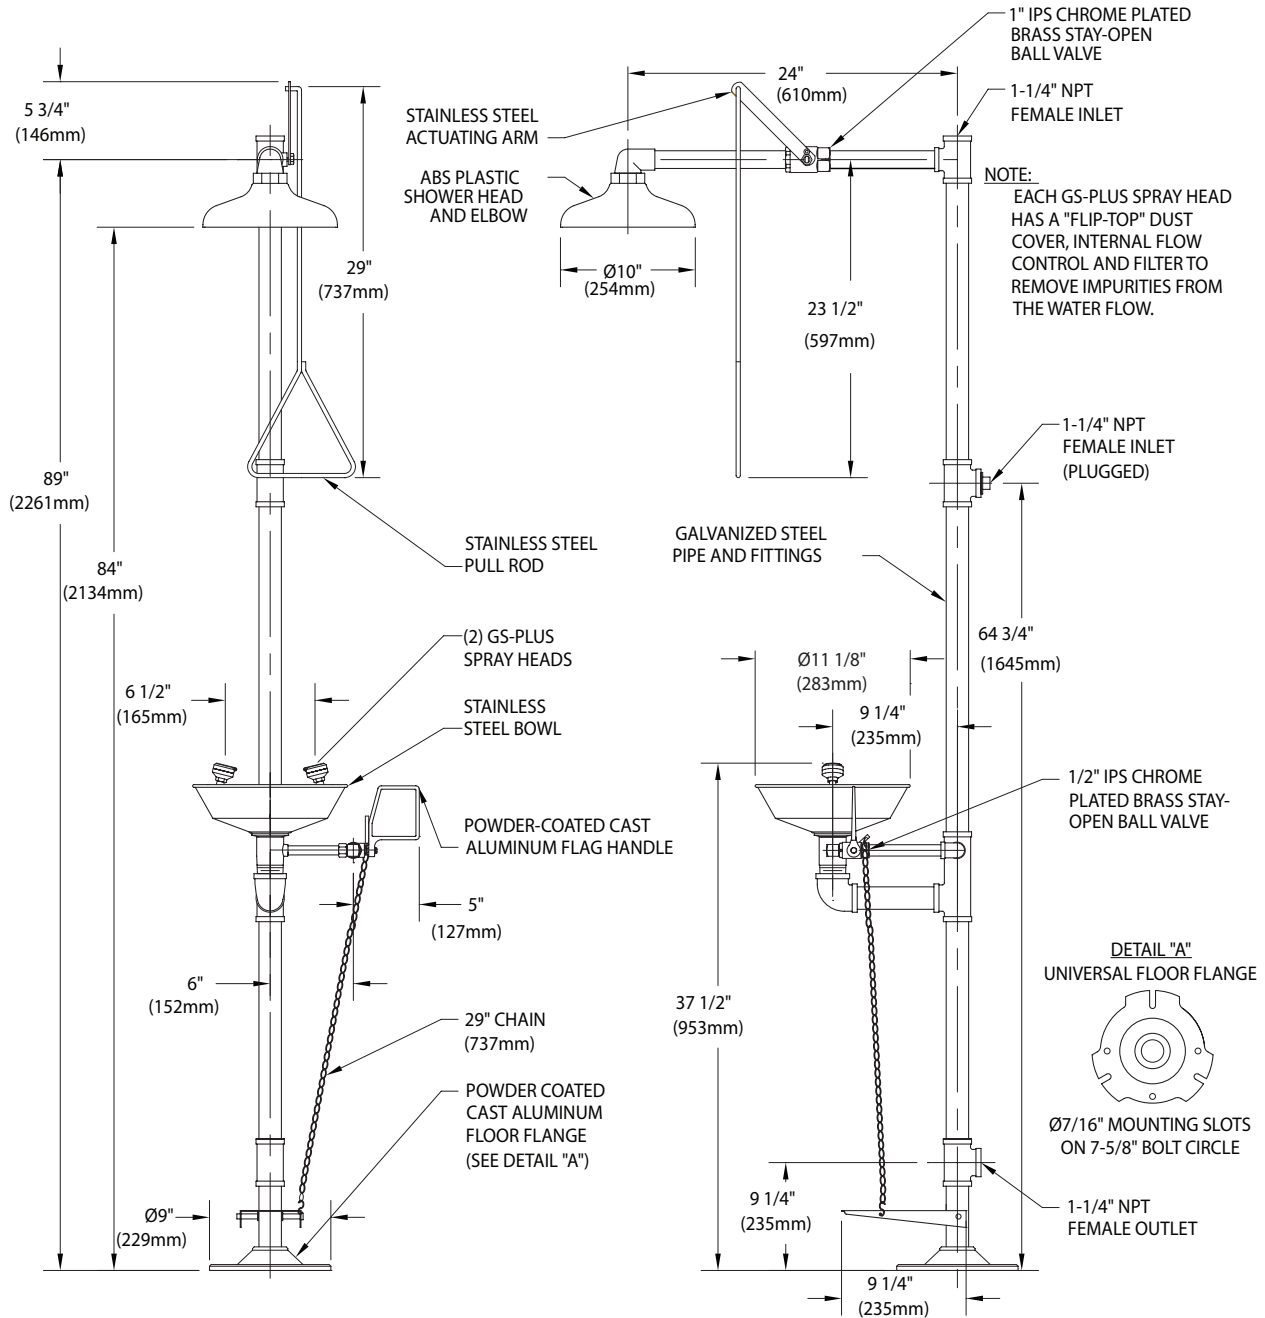

**Shower Head:** 10" diameter orange ABS plastic.

**Shower Valve:** 1" IPS chrome plated brass stay-open ball valve. Valve is US-made with chrome plated brass ball and Teflon® seals. Furnished with stainless steel actuating arm and 29" stainless steel pull rod.

**Pipe and Fittings:** Schedule 40 galvanized steel. Furnished with orange polyethylene covers for vertical piping for high visibility and corrosion resistance.

**Supply:** 1-1/4" NPT female top or side inlet.

□ **G1902HFC** Safety Station with Eyewash, Hand and Foot Control, Stainless Steel Bowl

□ **G1902P-HFC** Safety Station with Eyewash, Hand and Foot Control, Plastic Bowl

THIS SPACE FOR ARCHITECT/ENGINEER APPROVAL

Due to continuing product improvement, the information contained in this document is subject to change without notice. All dimensions are ± 1/4" (6mm). rev. 0115

Sign Included