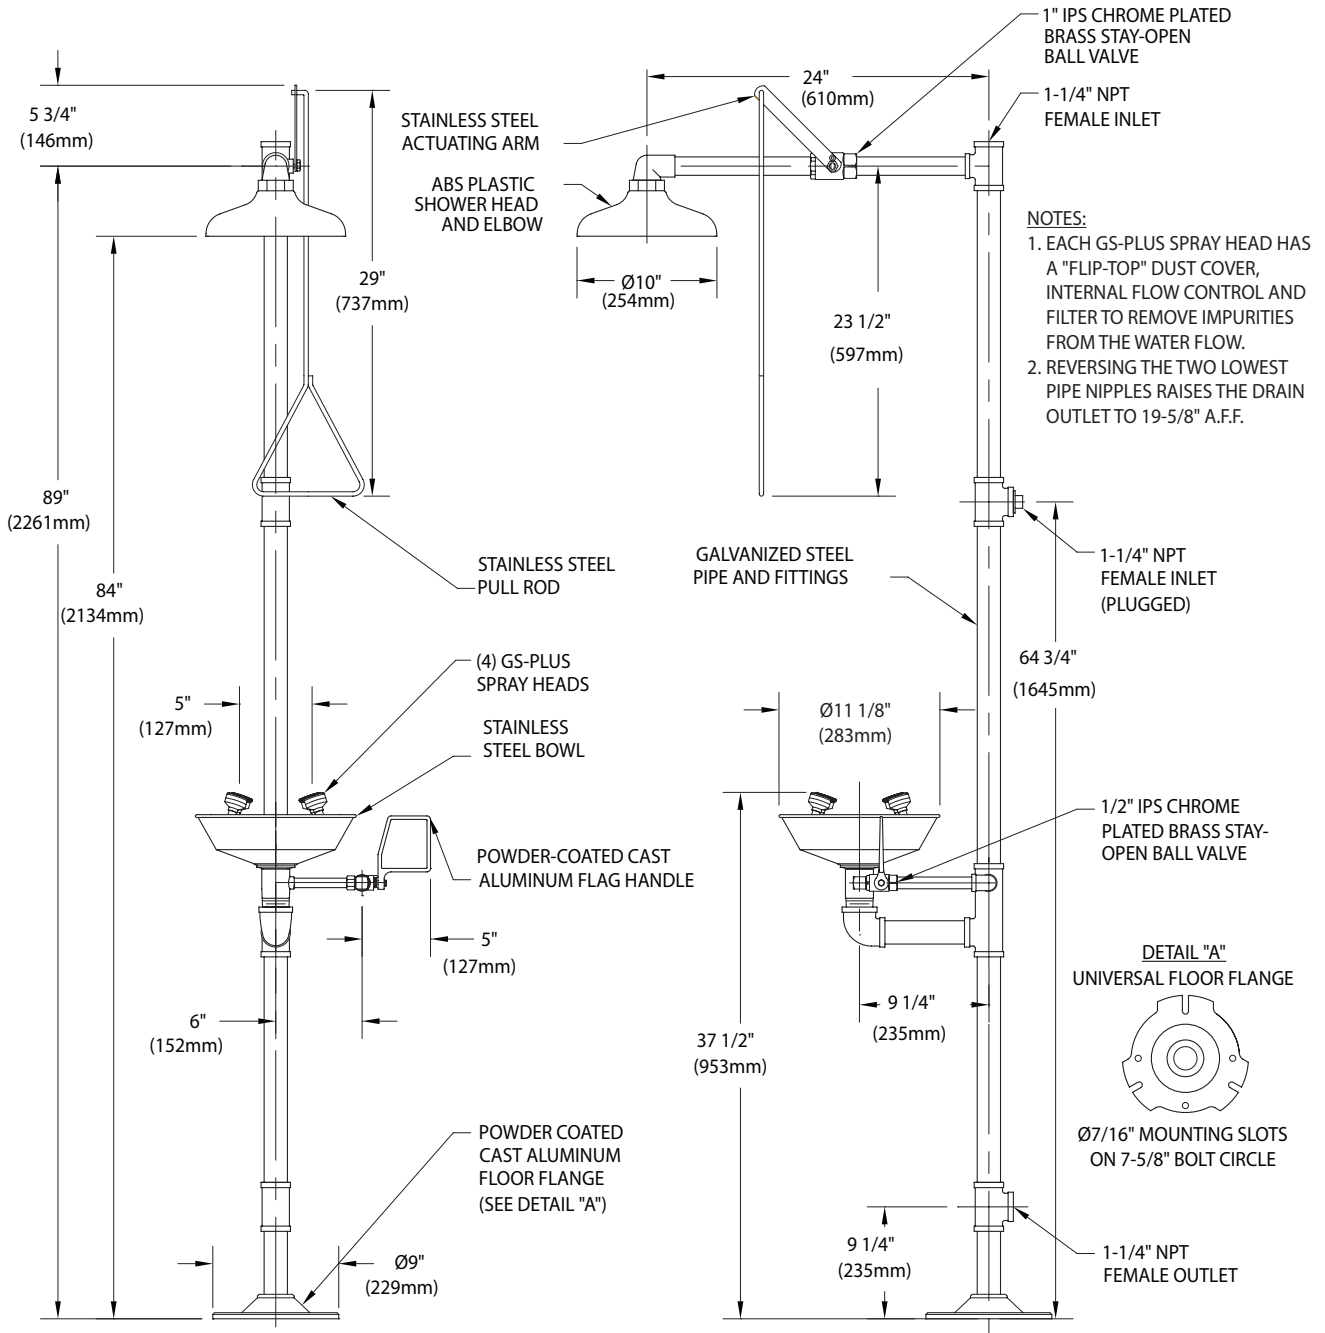

Shower Head: 10" diameter orange ABS plastic.

Shower Valve: 1" IPS chrome plated brass stay-open ball valve. Valve is US-made with chrome plated brass ball and Teflon® seals. Furnished with stainless steel actuating arm and 29" stainless steel pull rod.

Eye/Face Wash Valve: 1/2" IPS chrome plated brass stay-open ball valve. Valve is US-made with chrome plated brass ball and Teflon® seals.

Pipe And Fittings: Schedule 40 galvanized steel. Furnished with orange polyethylene covers for vertical piping for high visibility and corrosion resistance.

Supply: 1-1/4" NPT female top or side inlet.

Waste: 1-1/4" NPT female outlet. Outlet can be positioned at either 9-1/4" or 19-5/8" above finished floor by reversing lower pipe nipples.

Sign: Furnished with ANSI-compliant identification sign.

□ **G1909** Safety Station with WideArea™ Eye/Face Wash, Stainless Steel Bowl

□ **G1909P** Safety Station with WideArea™ Eye/Face Wash, Plastic Bowl

THIS SPACE FOR ARCHITECT/ENGINEER APPROVAL

Due to continuing product improvement, the information contained in this document is subject to change without notice. All dimensions are ± 1/4" (6mm). REV 12/15