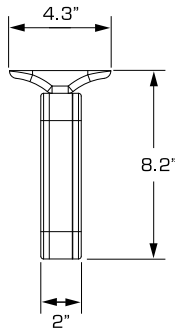

ORDERING GUIDE

Catalog Number	Description
CAR	White Thermoplastic Exit, Universal Face, Red LED AC Only Exit
CAG	White Thermoplastic Exit, Universal Face, Green LED AC Only Exit
CARB	Black Thermoplastic Exit, Universal Face, Red LED AC Only Exit
CAGB	Black Thermoplastic Exit, Universal Face, Green LED AC Only Exit
CER	White Thermoplastic Exit, Universal Face, Red LED Emergency Exit
CERB	Black Thermoplastic Exit, Universal Face, Red LED Emergency Exit
CEG	White Thermoplastic Exit, Universal Face, Green LED Emergency Exit
CEGB	Black Thermoplastic Exit, Universal Face, Green LED Emergency Exit
CERRC	White Thermoplastic Exit, Universal Face, Red LED Emergency Exit, Remote Capacity
CERRCB	Black Thermoplastic Exit, Universal Face, Red LED Emergency Exit, Remote Capacity
CEGRC	White Thermoplastic Exit, Universal Face, Green LED Emergency Exit, Remote Capacity

Note: Remote Capacity Exit will only power the Compass Indoor and Outdoor Remote (CIR and COR Series)

DIMENSIONS

Single Carton Weight: 2 lbs.
Master Carton Quantity: 6 each

ACCESSORIES

WGLX Wireguard - 10" H X 14" W X 2¼" D
CIR Series - Matching LED Indoor Remote Heads
COR Series - Matching LED Outdoor Remote Heads