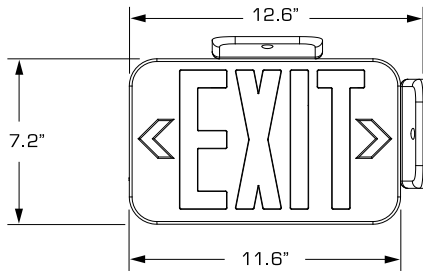

Note: Remote Capacity Exit will only power the Compass Indoor and Outdoor Remote (CIR and COR Series)

DIMENSIONS

Single Carton Weight: 2 lbs.
Master Carton Quantity: 6 each

ACCESSORIES

WGLX Wireguard - 10" H X 14" W X 2¼" D
CIR Series - Matching LED Indoor Remote Heads
COR Series - Matching LED Outdoor Remote Heads