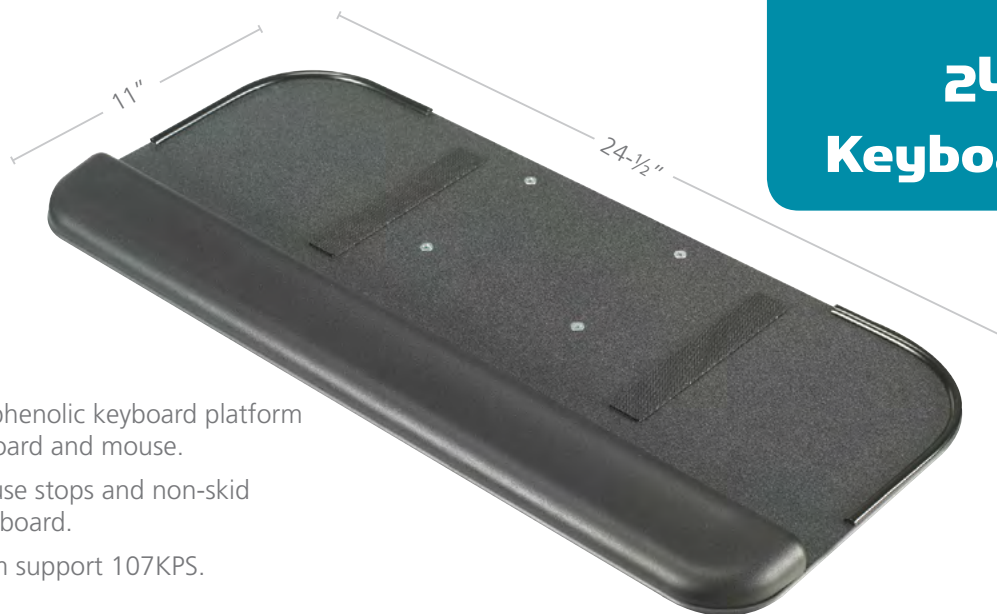

**MYRIAD**  
FOR ALL SPACES

## JR with Swivel Mouse

**ra** ergonomics

- Economical phenolic keyboard platform with swivel mouse.
- Swivel mouse platform may be mounted for left or right-hand use.
- Includes palm support 104KPS
- Mouse platform swivels completely under keyboard tray.
- Available with or without mouse.

## 245E Keyboard Tray

- Economical phenolic keyboard platform for the keyboard and mouse.
- Includes mouse stops and non-skid strips for keyboard.
- Includes palm support 107KPS.

GSA

**ra** ergonomics  
MADE IN THE  
**USA**