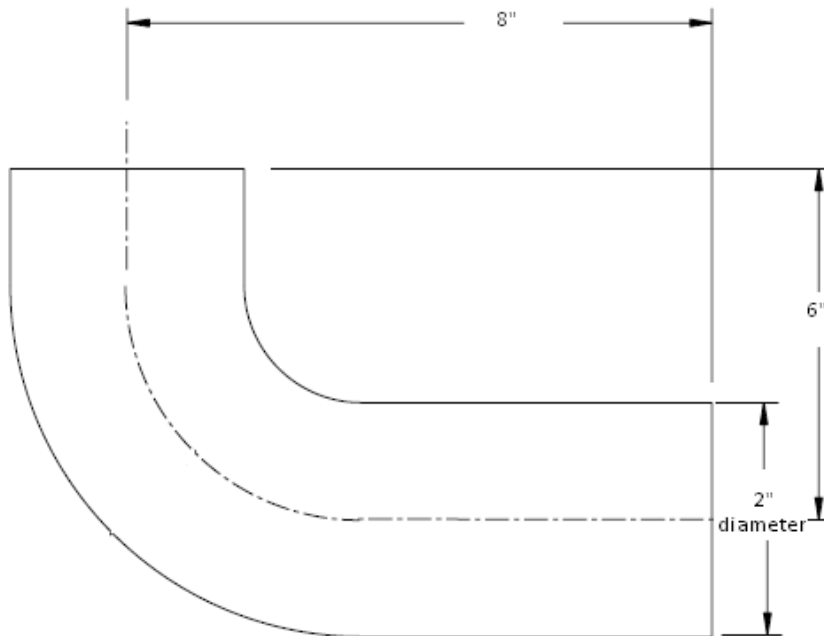

**Dearborn®  
Brass**

4675 W. 160th St.  
Cleveland, Ohio 44135  
Ph: (800) 321-9532  
Fax: (800) 321-9535  
www.dearbornbrass.com

**SUBMITTAL SPECIFICATION**

**BRASS TUBULAR  
2" x 6" x 8" CLOSET FLUSH ELBOWS**

**Engineering Specification:** Dearborn Brass Brass Tubular Closet Flush Elbows are designed for use in tubular drain applications. Options include Brass Nuts.

**Job Reference**

**DESCRIPTION**

- Chrome Finish
- 20 Gauge Brass
- Closet Flush Elbow
  - Elbow
  - (2) Nuts
  - (2) Rubber Washers

✓	Product No.	Description	Carton Quantity	Carton Weight (lbs)
	1033D-1	2" x 6" x 8" Closet Flush Elbow – 20 Gauge	5	5
	1033DBN-1	2" x 6" x 8" Closet Flush Elbow with Brass Nuts – 20 Gauge	5	5

Data is subject to manufacturing tolerances.