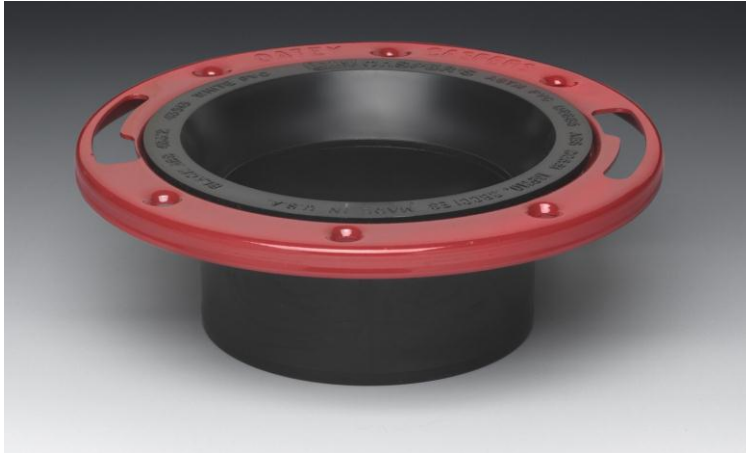

4700 W. 160th St.
Cleveland, OH 44135
PH:800-321-9532
FX:800-321-9535
www.oatey.com

TECHNICAL SPECIFICATION

**LEVEL FIT
CLOSET FLANGE
WITH METAL RING**

TECHNICAL SPECIFICATION: Oatey Level Fit Closet Flanges with Metal Ring are designed to connect a water closet outlet to a plumbing system and sit flush with the floor. 3" or 4" Level Fit Closet Flange solvent welds inside 3" Schedule 40 DWV pipe or over 4" Schedule 40 DWV pipe. 3" Inside Fit Closet Flange solvent welds inside 3" Schedule 40 DWV pipe.

APPROVALS AND LISTINGS

IAPMO Listed

- The metal ring provides added strength and cracking resistance to the flange and can be rotated to allow precise alignment of bolts and screws.
- 3" or 4" flange solvent welds inside of 4" or over 3" Schedule 40 DWV pipe.
- 4" flange solvent welds over 4" Sch. 40 DWV pipe

PRODUCT NUMBER	DESCRIPTION	PACK	CARTON WEIGHT
43512	3" or 4" ABS closet flange w/metal ring w/o test cap	12	8 lbs.
43513	3" or 4" PVC closet flange w/metal ring w/o test cap	12	8 lbs.
OVER 4" FIT FLANGE			
43520	4" ABS closet flange w/metal ring w/o test cap	12	9 lbs.
43521	4" PVC closet flange w/metal ring w/o test cap	12	10 lbs.