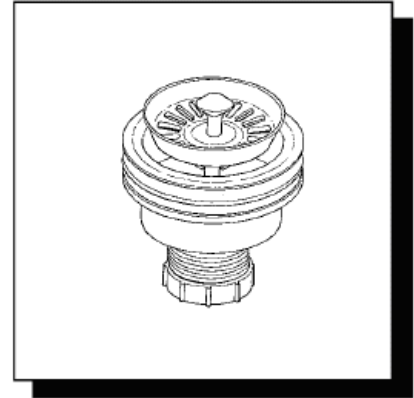

4675 W. 160th St.
Cleveland, Ohio 44135
Ph: (800) 321-9532
Fax: (800) 321-9535
www.dearbornbrass.com

SUBMITTAL SPECIFICATION

DECORATOR PLASTIC SINK STRAINER ASSEMBLIES

Engineering Specification: Dearborn Brass Decorator Plastic Sink Strainer Assemblies are manufactured from durable material and designed to coordinate with popular sink colors. These sink strainers feature a unique mounting assembly with a positive seal system for kitchen sinks up to 1/2" thick with 1-1/2" outlet and a standard 3-1/2" opening. Available in boxed or clamshell packaging.

Job Reference

DESCRIPTION

- Decorator Colors match to popular sink models
- Easy push to seal stopper design
- Reliable proven design
- Durable Plastic

✓	Product No.	Description	Carton Quantity	Carton Weight (lbs)
	9BC	Plastic Strainer Assembly, Biscuit Color, Clamshell	6	6
	9BC-BX	Plastic Strainer Assembly, Biscuit Color, Boxed	12	12
	9WH	Plastic Strainer Assembly, White Color, Clamshell	6	6
	9WH-BX	Plastic Strainer Assembly, White Color, Boxed	12	12
	9BNE	Plastic Strainer Assembly, Bone Color, Clamshell	6	6
	9BNE-BX	Plastic Strainer Assembly, Bone Color, Boxed	12	12
	9EWH	Plastic Strainer Assembly, Euro-White Color, Clamshell	6	6
	9EWH-BX	Plastic Strainer Assembly, Euro-White Color, Boxed	12	12
	9BL	Plastic Strainer Assembly, Black Color, Clamshell	6	6
	9BL-BX	Plastic Strainer Assembly, Black Color, Boxed	12	12