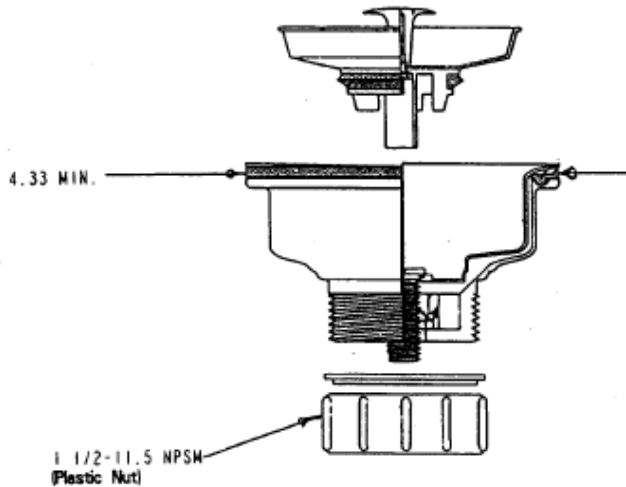

4675 W. 160th St.
Cleveland, Ohio 44135
Ph: (800) 321-9532
Fax: (800) 321-9535
www.dearbornbrass.com

SUBMITTAL SPECIFICATION

DECORATOR PLASTIC SINK STRAINER ASSEMBLIES

Engineering Specification: Dearborn Brass Decorator Plastic Sink Strainer Assemblies are manufactured from durable material and designed to coordinate with popular sink colors. These sink strainers feature a unique mounting assembly with a positive seal system for kitchen sinks up to 1/2" thick with 1-1/2" outlet and a standard 3-1/2" opening. Available in boxed or clamshell packaging.

Job Reference

DESCRIPTION

- Decorator Colors match to popular sink models
- Easy push to seal stopper design
- Reliable proven design
- Durable Plastic

✓	Product No.	Description	Carton Quantity	Carton Weight (lbs)
	9BC	Plastic Strainer Assembly, Biscuit Color, Clamshell	6	6
	9BC-BX	Plastic Strainer Assembly, Biscuit Color, Boxed	12	12
	9WH	Plastic Strainer Assembly, White Color, Clamshell	6	6
	9WH-BX	Plastic Strainer Assembly, White Color, Boxed	12	12
	9BNE	Plastic Strainer Assembly, Bone Color, Clamshell	6	6
	9BNE-BX	Plastic Strainer Assembly, Bone Color, Boxed	12	12
	9EWH	Plastic Strainer Assembly, Euro-White Color, Clamshell	6	6
	9EWH-BX	Plastic Strainer Assembly, Euro-White Color, Boxed	12	12
	9BL	Plastic Strainer Assembly, Black Color, Clamshell	6	6
	9BL-BX	Plastic Strainer Assembly, Black Color, Boxed	12	12