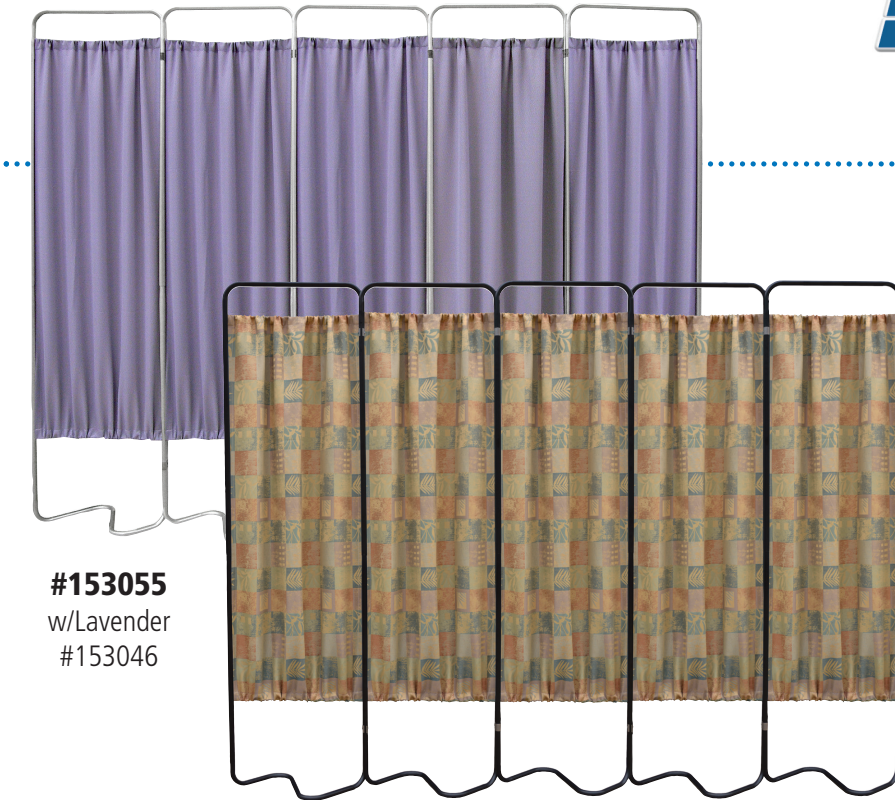

Privacy Screens

Beamatic™ Screen Frame

#153055 - #153055B

The 5 sections of the screen are attached to each other by a riveted hinge which allows the frame to smoothly fold and unfold as needed. The S-shaped base of each screen section on the frame also increases stability for use in busy environments. Privacy screen panels, either in economical vinyl or attractive designer fabrics are needed to complete the screen. One panel is required for each section and is secured by top and bottom snap in rods. Panels are discounted when purchased with the screen.

Features:

- Available in 2, 3, 4 or 5 section models
- Five sections measures 68" H x 91" W
- Requires one vinyl or fabric panel per section
- Anodized aluminum construction provides a light weight and durable solution eliminating the possibility of paint chipping and rust
- 5 year warranty

#153055
w/Lavender
#153046

#153055B w/Palmwttto #153027

White
#153010

Green
#153015

Screen Frames and Panels are Sold separately

Apricot
#153020

Palmetto
#153027

Oatmeal
#153028