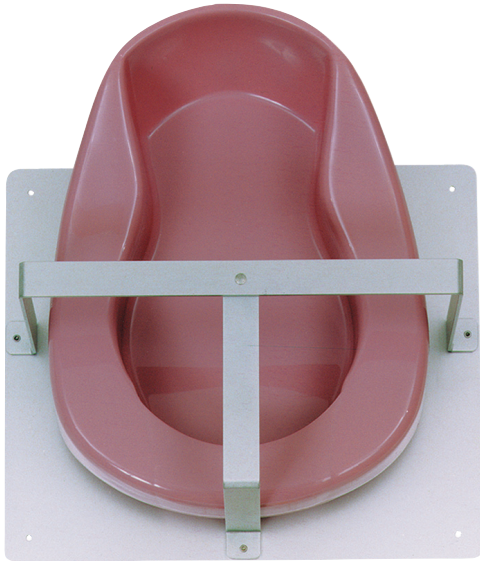

Improve business efficiency • Improve employee workplace safety • Improve patient care & management

Single Bedpan Rack
#303512

Single Bedpan Rack

#303512

Fastens to wall or bedside cabinet. Securely holds one bedpan.

Features:

Construction: Aluminum

Size: 12" H x 12" W x 5½" D

- Aluminum design eliminates the possibility of rusting