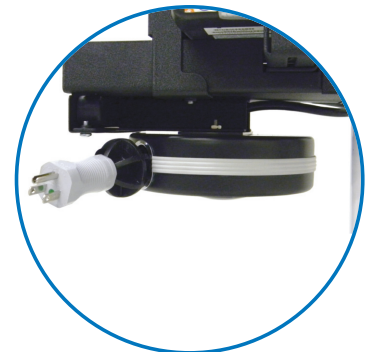

Omni Computer Cart #350717

With Cord Reel

Features:

Color: White & Black / Custom colors also available

Construction: Heavy gauge steel and aluminum

- Low center of gravity base with tough powder-coat finish
- Easy rolling 4" rubber casters
- Telescoping column with gas assist for easy lifting
- 46" fully extended and 36" compressed
- Left to right sliding mouse tray
- Easy access ring style handle for easy grab and go use
- Fully adjustable 19" x 7" keyboard tray
- Poly tray in handle for storage (additional trays may be purchased)
- Removable basket - 8" H x 10" W x 4" D
- Cord reel
- Holds CPU's from 1¾" W x 9¾" D x 9" H to 5½" W x 18" D x 16½" H
- PC is protected using high security fasteners
- Monitor tilts for perfect viewing angle
- VESA compliant monitor mounting plate
- Cable management compartment under main work surface

Sliding Mouse Tray

Cord Reel