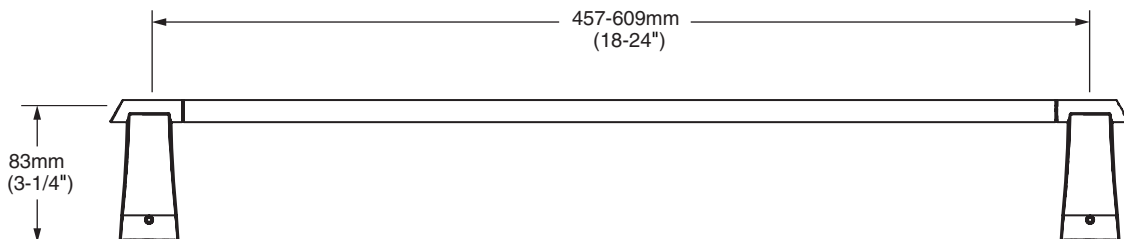

MODEL NUMBER:

- 7010.180 18" Towel Bar
- 7010.240 24" Towel Bar

Available Finishes

.002	Polished Chrome
.075	PVD Stainless Steel

PRODUCT FEATURES:

Materials of Construction: Highest quality materials for durability & long life.

Concealed Mounting: No exposed set screws.

Easy to Install

Durability of Finishes: Chrome and PVD finishes will never tarnish.

SUGGESTED SPECIFICATION:

18" and 24" Towel Bar shall feature heavy-duty construction with tarnish - free PVD finish. Shall feature concealed mounting with no exposed set screws. Towel Bar shall be American Standard Model # 7010.____.____.