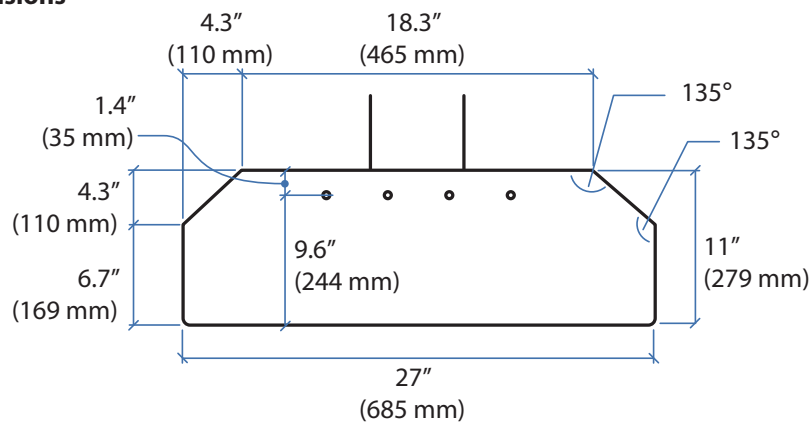

Corner Keyboard Tray for WorkFit-A and WorkFit-S

Weight Capacity

Attachment Options

Dimensions

© 2014 Ergotron, Inc. rev. 01/09/2014 DIM-CornerKBtray Content is subject to change without notification

Americas Sales and Corporate Headquarters