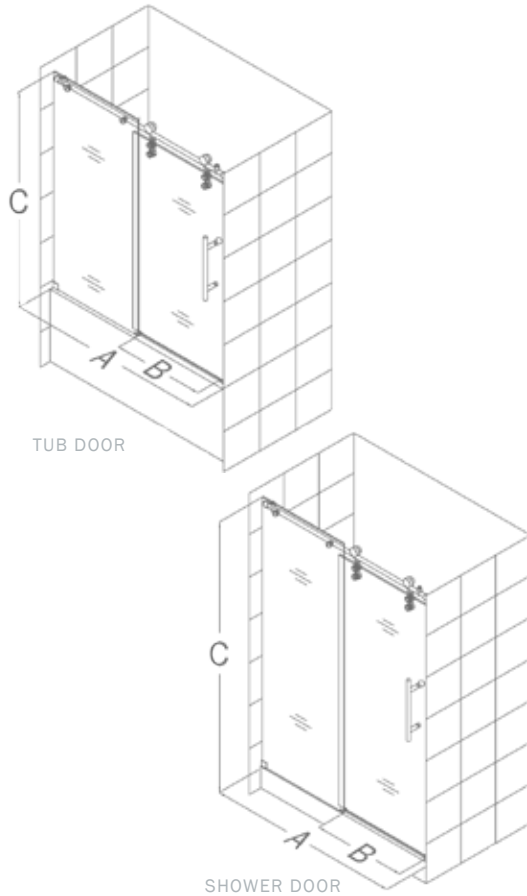

The exclusive factory applied DreamLine™ ClearGlass™ coating which provides superior protection for shower glass by preventing mineral deposits, spotting, soap film and dirt from forming on the glass.

ENIGMA-Z™ SHOWER & TUB DOOR

The ENIGMA-Z tub or shower door delivers a flawless operation and sharp urban style. A sophisticated frameless design and striking stainless steel hardware provide the look of custom glass at an excellent value. Premium 3/8" thick tempered glass is treated with exclusive ClearGlass™ protective coating for superior protection and easy maintenance.

A	B WALK IN	C
56 - 60"	22 - 25"	62" TUB
44 - 48"	16 - 20"	76" SHOWER
56 - 60"	22 - 26"	76" SHOWER

TUB DOOR

- Advanced fully frameless glass design
- 3/8" (10mm) thick tempered clear glass
- Stainless steel hardware in polished or brushed finish
- Effortless single sliding door operation
- Anti-splash lip prevents water spillage
- Requires a minimum shower threshold depth of 2-3/4"
- Exclusive DreamLine anti-limescale
- ClearGlass protective coating
- Reversible for right or left door opening
- Shower door width can be adjusted during installation up to 4"
- No adjustability for out-of-plumb walls
- Optional SlimLine™ shower base available
- **Professional installation required**