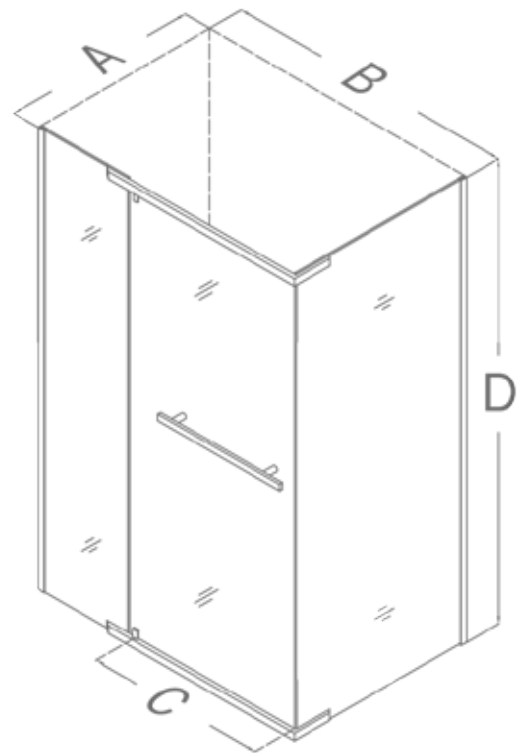

QUATRA™ SHOWER ENCLOSURE

DREAMLINE™
dream in style

SHOWER ENCLOSURE QUATRA™

SUPERB QUALITY AND A FLOWING FRAMELESS DESIGN FOR A SOPHISTICATED LOOK

The **QUATRA** shower enclosure offers a flowing frameless glass design for a sleek and modern look. The sophisticated pivot hardware delivers an effortless operation, while upper and lower stainless steel brackets prevent water leaks and secure the structure. Install the **QUATRA** on a custom tiled floor or an optional DreamLine acrylic shower base to dramatically transform your bathroom.

PIVOT HARDWARE

- Frameless glass shower enclosure design
- 3/8" (10mm) tempered clear glass
- Chrome or brushed nickel hardware finish
- Pivot door with full length magnetic latch
- Anodized aluminum wall profiles
- Corner installation against finished walls
- Reversible for right / left corner installation
- Out-of-plumb installation adjustability up to 3/8" for each wall profile
- Optional SlimLine™ shower base available

A	B	C WALK IN	D
34-5/16"	34-5/16"	23-5/8"	72"
32-5/16"	46-5/16"	23-5/8"	72"
34-5/16"	46-5/16"	23-5/8"	72"

Visit [PARTNER PORTAL](#) for the latest dealer news and updates

Visit WWW.BATHAUTHORITY.COM for detailed product information
Tel: 866.731.8378 | Fax: 866.227.9245 | sales@bathauthority.com