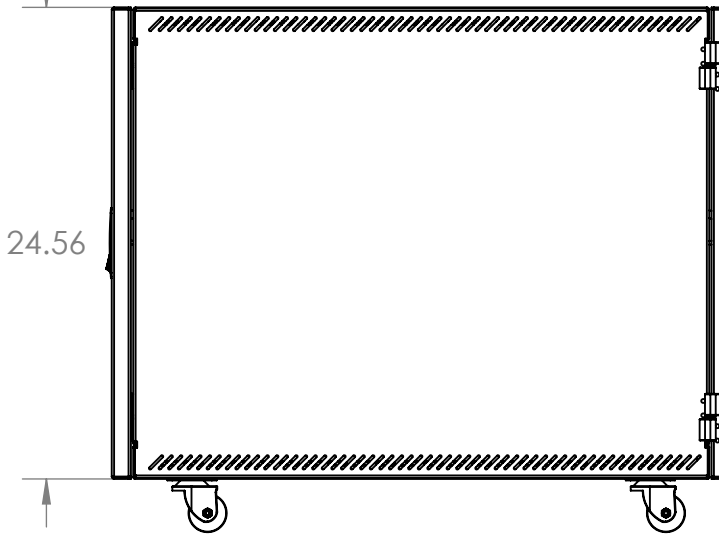

32.24

23.13

24.44

24.56

Shown with Casters

KENDALL HOWARD  TM
 INNOVATORS IN PRODUCT DESIGN

PROPRIETARY AND CONFIDENTIAL

THE INFORMATION CONTAINED IN THIS DRAWING IS THE SOLE PROPERTY OF KENDALL HOWARD LLC. ANY REPRODUCTION IN PART OR AS A WHOLE WITHOUT THE WRITTEN PERMISSION OF KENDALL HOWARD LLC IS STRICTLY PROHIBITED. THE PRODUCTS SHOWN AND DESCRIBED IN THIS DRAWING ARE THE INTELLECTUAL PROPERTY OF KENDALL HOWARD LLC. THEY MAY BE PROTECTED BY TRADE SECRETS, PATENTS, TRADEMARKS, COPYRIGHT LAWS, OR A COMBINATION OF SOME OR ALL OF THESE LAWS. COPYRIGHT 2010 KENDALL HOWARD LLC.

	NAME	DATE
DRAWN	krh	
CHECKED	mjj	3/22/2011
ENG APPR.		
MFG APPR.		

TITLE:
12U SOHO Server Rack

SIZE A	DWG. NO. 1932-3-001-12	REV
------------------	----------------------------------	-----

UNLESS OTHERWISE SPECIFIED:
 DIMENSIONS ARE IN INCHES
 DO NOT SCALE DRAWING

SCALE: 1:10	SHEET 1 OF 1
-------------	--------------