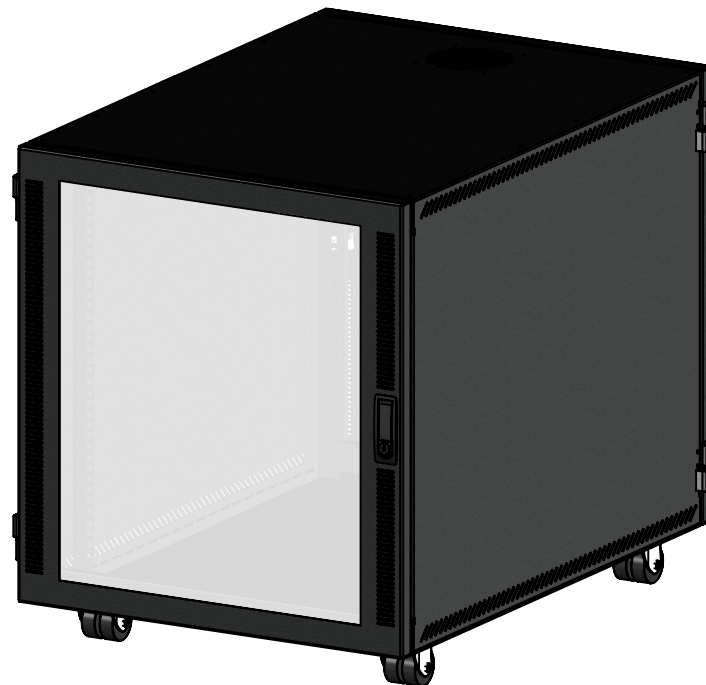

32.24

23.13

24.44

24.56

Shown with Casters

KENDALL HOWARD  TM
 INNOVATORS IN PRODUCT DESIGN

PROPRIETARY AND CONFIDENTIAL

THE INFORMATION CONTAINED IN THIS DRAWING IS THE SOLE PROPERTY OF KENDALL HOWARD LLC. ANY REPRODUCTION IN PART OR AS A WHOLE WITHOUT THE WRITTEN PERMISSION OF KENDALL HOWARD LLC IS STRICTLY PROHIBITED. THE PRODUCTS SHOWN AND DESCRIBED IN THIS DRAWING ARE THE INTELLECTUAL PROPERTY OF KENDALL HOWARD LLC. THEY MAY BE PROTECTED BY TRADE SECRETS, PATENTS, TRADEMARKS, COPYRIGHT LAWS, OR A COMBINATION OF SOME OR ALL OF THESE LAWS. COPYRIGHT 2010 KENDALL HOWARD LLC.

	NAME	DATE
DRAWN	krh	
CHECKED	mjj	3/22/2011
ENG APPR.		
MFG APPR.		

TITLE:
12U SOHO Server Rack

SIZE A	DWG. NO. 1932-3-001-12	REV
------------------	----------------------------------	-----

UNLESS OTHERWISE SPECIFIED:
 DIMENSIONS ARE IN INCHES
 DO NOT SCALE DRAWING