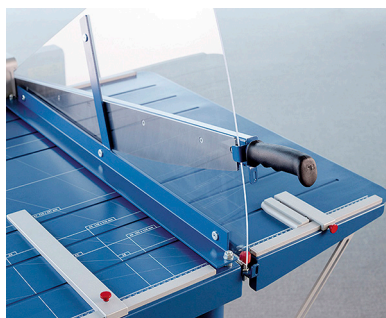

Large Format Guillotines

Premium Series

Not all projects can be cut on standard size trimmers. For these large format applications, Dahle's created a Premium Series of large format guillotines. These commercial grade cutters are designed to cut large amounts of paper with your safety in mind. This series has built in features that will make your cutting task a safe and pleasurable experience.

Dahle's Premium Series large format guillotines offer an acrylic fan guard to prevent injury by keeping hands from being in the wrong place. The ground, self sharpening cutting blade is made of German Solingen steel and maintains a perfectly honed edge every time it is used. This blade can also be locked to prevent unsupervised use by others. The manual foot clamp holds material securely across the entire cutting surface. A spindle driven backstop on the "cut off" table and optional laser guide

ensures that each cut is as accurate as possible. This guillotine sits on top of a permanently mounted stand to ensure proper height and leverage for trimming.

Dahle's Premium Series large format guillotines are German engineered and available in 32" and 43 1/4" cutting lengths. They can be found in art departments, custom frame shops, and print & copy centers throughout the world.

Features

- Acrylic Safety Shield protects hands
- Spring system prevents blade from falling
- Ground self sharpening blade
- Cuts up to 30 sheets of paper at a time
- Automatic clamp holds work securely
- Adjustable guide for repetitive cuts
- Sturdy metal base with preprinted guides
- Includes stand for optimal cutting height
- Narrow strip cutting guide not included