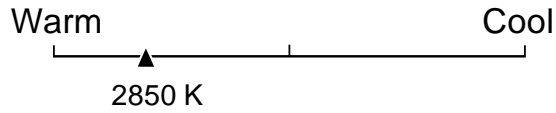

Lighting Facts Per Bulb

Brightness **2740 Lumens**

Estimated Yearly Energy Cost \$18.07

Based on 3 hrs/day, 11¢/kWh
Cost depends on rates and use

Life

Based on 3 hrs/day

0.7 years

Light Appearance