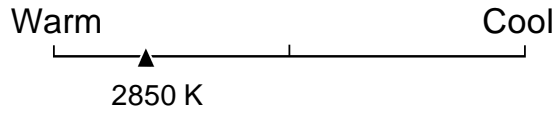

Lighting Facts Per Bulb

Brightness **540 Lumens**

Estimated Yearly Energy Cost **\$7.83**

Based on 3 hrs/day, 11¢/kWh
Cost depends on rates and use

Life

Based on 3 hrs/day

1.8 years

Light Appearance