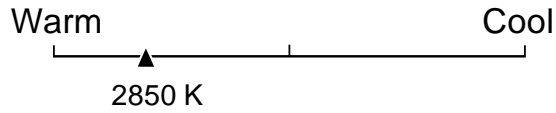

# Lighting Facts Per Bulb

**Brightness** **575 Lumens**

**Estimated Yearly Energy Cost** **\$7.23**

Based on 3 hrs/day, 11¢/kWh  
Cost depends on rates and use

**Life**

Based on 3 hrs/day

**2.7 years**

**Light Appearance**