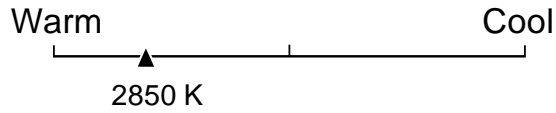

# Lighting Facts Per Bulb

**Brightness** **2000 Lumens**

**Estimated Yearly Energy Cost \$30.11**

Based on 3 hrs/day, 11¢/kWh  
Cost depends on rates and use

**Life**

Based on 3 hrs/day

**4.6 years**

**Light Appearance**