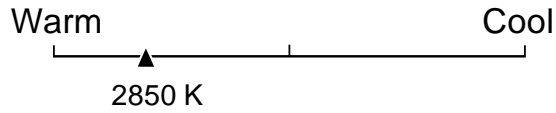

Lighting Facts Per Bulb

Brightness **600 Lumens**

Estimated Yearly Energy Cost **\$7.83**

Based on 3 hrs/day, 11¢/kWh
Cost depends on rates and use

Life

Based on 3 hrs/day

1.8 years

Light Appearance