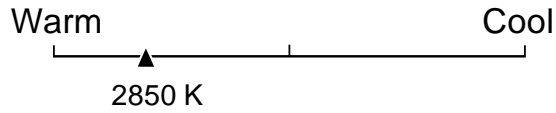

Lighting Facts Per Bulb

Brightness **580 Lumens**

Estimated Yearly Energy Cost **\$6.02**

Based on 3 hrs/day, 11¢/kWh
Cost depends on rates and use

Life

Based on 3 hrs/day

1.1 years

Light Appearance