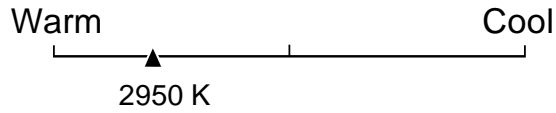

Lighting Facts Per Bulb

Brightness **5000 Lumens**

Estimated Yearly Energy Cost \$30.11

Based on 3 hrs/day, 11¢/kWh
Cost depends on rates and use

Life

Based on 3 hrs/day

1.8 years

Light Appearance