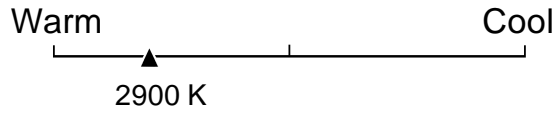

Lighting Facts Per Bulb

Brightness **900 Lumens**

Estimated Yearly Energy Cost **\$9.03**

Based on 3 hrs/day, 11¢/kWh
Cost depends on rates and use

Life

Based on 3 hrs/day

1.8 years

Light Appearance