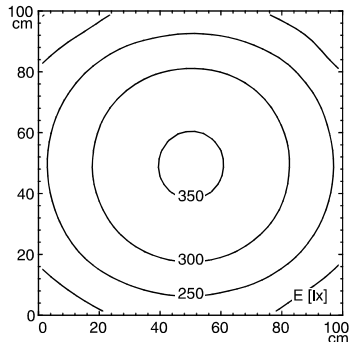

- design**
- fastening**
- dimension**
- special features**

- 18 x Light-emitting diode
- light colour neutral white, 4600-5400 K, Color Rendering Index (CRI)=85
- without
- 18-30 V; DC
- approx. 10 W
- IP 67
- III
- switchable
- without switch
- aluminium
- anodised
- aluminium coloured anodised
- screen, clear
- approx. 1.7 kg
- built-in plug
- Serie 713
- mounted version
- L-angle, clamp
- A=510 mm
- Eco equipment

Serie 713

**illuminance**

measuring conditions: d=100cm

**Em:** 273 lx  
**Emax:** 354 lx  
**Emin:** 169 lx

**luminous intensity**