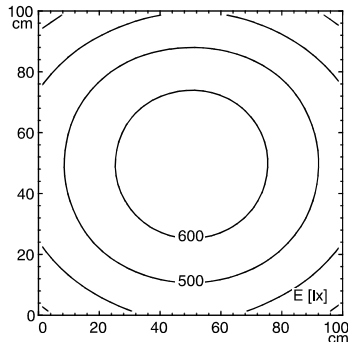

- design**
- fastening**
- dimension**
- special features**

- 36 x Light-emitting diode
- light colour neutral white, 4600-5400 K, Color Rendering Index (CRI)=85
- without
- 18-30 V; DC
- approx. 18 W
- IP 67
- III
- switchable
- without switch
- aluminium
- anodised
- aluminium coloured anodised
- screen, clear
- approx. 1.7 kg
- built-in plug
- Serie 713
- mounted version
- L-angle, clamp
- A=510 mm
- Power equipment

Serie 713

**illuminance**

measuring conditions: d=100cm

**Em:** 506 lx  
**Emax:** 662 lx  
**Emin:** 311 lx

**luminous intensity**